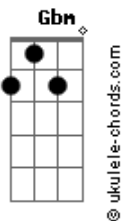

Iron Maiden - Stranger in a Stranger Land

tom:

Intro: **Em** **E** **A** **Gbm** **G**
Em **E** **A** **G**
Cadd9 **G** **Cadd9** **G**

D
 Was many years ago that

I left home and came this way

D
D I was a young man full of hopes and dreams

D **Em** **E** **A**
 Stranger in a strange land
Gbm **G** **Em** **E**
 Land of ice and snow
A **G** **Em** **E** **A**
 Trapped inside this prison, yeah!
Gbm **G** **Em**
 Lost and far from home

(**E** **A** **G**)

D
 One hundred years have gone and men

Again they came that way

D
 To find the answer to the mystery

Acordes

They found his body lying

Where it fell on that day

D
 Preserved in time for all to see

Cadd9 **G** **Cadd9** **G** **Em**
 No brave new world, no brave new world
Cadd9 **G** **Cadd9** **G** **Bm** **C**
 Lost in this place, and leave no trace