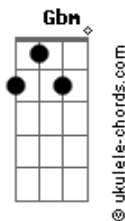

Iron Maiden - Stranger in a Stranger Land

tom:

Intro: **Em** **E** **A** **Gbm** **G**
Em **E** **A** **G**
Cadd9 **G** **Cadd9** **G**

D
 Was many years ago that

I left home and came this way

D
D I was a young man full of hopes and dreams

D **Em** **E** **A**
 Stranger in a strange land
Gbm **G** **Em** **E**
 Land of ice and snow
A **G** **Em** **E** **A**
 Trapped inside this prison, yeah!
Gbm **G** **Em**
 Lost and far from home

(**E** **A** **G**)

D
 One hundred years have gone and men

Again they came that way

D
 To find the answer to the mystery

Acordes

They found his body lying

Where it fell on that day

D
 Preserved in time for all to see

Cadd9 **G** **Cadd9** **G** **Em**
 No brave new world, no brave new world
Cadd9 **G** **Cadd9** **G** **Bm** **C**
 Lost in this place, and leave no trace