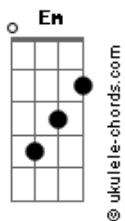

Iron Maiden - Stranger in a Stranger Land

tom:

Intro: **Em** **E** **A** **Gbm** **G**
Em **E** **A** **G**
Cadd9 **G** **Cadd9** **G**

D
 Was many years ago that

I left home and came this way

D
 I was a young man full of hopes and dreams

Cadd9 **G** **Cadd9** **G** **Bm** **C**
 Lost in this place, and leave no trace

D **Em** **E** **A**
 Stranger in a strange land

Gbm **G** **Em** **E**
 Land of ice and snow

A **G** **Em** **E** **A**
 Trapped inside this prison, yeah!

Gbm **G** **Em**
 Lost and far from home

(**E** **A** **G**)

D
 One hundred years have gone and men

Again they came that way

D
 To find the answer to the mystery

D

Acordes

They found his body lying

Where it fell on that day

D
 Preserved in time for all to see

Cadd9 **G** **Cadd9** **G** **Em**
 No brave new world, no brave new world

Cadd9 **G** **Cadd9** **G** **Bm** **C**
 Lost in this place, and leave no trace