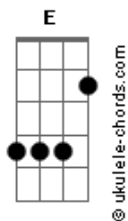

Iron Maiden - Stranger in a Stranger Land

tom:

Intro: **Em** **E** **A** **Gbm** **G**
Em **E** **A** **G**
Cadd9 **G** **Cadd9** **G**

D
 Was many years ago that

I left home and came this way

D
 I was a young man full of hopes and dreams

Cadd9 **G** **Cadd9** **G** **Bm** **C**
 Lost in this place, and leave no trace

D **Em** **E** **A**
 Stranger in a strange land

Gbm **G** **Em** **E**
 Land of ice and snow

A **G** **Em** **E** **A**
 Trapped inside this prison, yeah!

Gbm **G** **Em**
 Lost and far from home

(**E** **A** **G**)

D
 One hundred years have gone and men

Again they came that way

D
 To find the answer to the mystery

D

Acordes

They found his body lying

Where it fell on that day

D
 Preserved in time for all to see

Cadd9 **G** **Cadd9** **G** **Em**
 No brave new world, no brave new world

Cadd9 **G** **Cadd9** **G** **Bm** **C**
 Lost in this place, and leave no trace