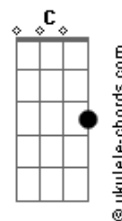

Iron Maiden - Stranger in a Stranger Land

tom:

Intro: **Em** **E** **A** **Gbm** **G**
Em **E** **A** **G**
Cadd9 **G** **Cadd9** **G**

D
 Was many years ago that

I left home and came this way

D
D I was a young man full of hopes and dreams

D **Em** **E** **A**
 Stranger in a strange land
Gbm **G** **Em** **E**
 Land of ice and snow
A **G** **Em** **E** **A**
 Trapped inside this prison, yeah!
Gbm **G** **Em**
 Lost and far from home

(**E** **A** **G**)

D
 One hundred years have gone and men

Again they came that way

D
 To find the answer to the mystery

Acordes

They found his body lying

Where it fell on that day

D
 Preserved in time for all to see

Cadd9 **G** **Cadd9** **G** **Em**
 No brave new world, no brave new world
Cadd9 **G** **Cadd9** **G** **Bm** **C**
 Lost in this place, and leave no trace