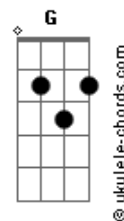

Iron Maiden - Stranger in a Stranger Land

tom:

Intro: **Em** **E** **A** **Gbm** **G**
Em **E** **A** **G**
Cadd9 **G** **Cadd9** **G**

D
 Was many years ago that

I left home and came this way

D
D I was a young man full of hopes and dreams

D **Em** **E** **A**
 Stranger in a strange land
Gbm **G** **Em** **E**
 Land of ice and snow
A **G** **Em** **E** **A**
 Trapped inside this prison, yeah!
Gbm **G** **Em**
 Lost and far from home

(**E** **A** **G**)

D
 One hundred years have gone and men

Again they came that way

D
 To find the answer to the mystery

Acordes

They found his body lying

Where it fell on that day

D
 Preserved in time for all to see

Cadd9 **G** **Cadd9** **G** **Em**
 No brave new world, no brave new world
Cadd9 **G** **Cadd9** **G** **Bm** **C**
 Lost in this place, and leave no trace

D **Em** **E** **A**
 Stranger in a strange land
Gbm **G** **Em** **E**
 Land of ice and snow
A **G** **Em** **E** **A**
 Trapped inside this prison
Gbm **G** **Em** **E** **A** **G**
 Lost and far from home