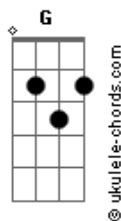

Iron Maiden - Stranger in a Stranger Land

tom:

Intro: **Em** **E** **A** **Gbm** **G**
Em **E** **A** **G**
Cadd9 **G** **Cadd9** **G**

D
 Was many years ago that

I left home and came this way

D
 I was a young man full of hopes and dreams

Cadd9 **G** **Cadd9** **G** **Bm** **C**
 Lost in this place, and leave no trace

D **Em** **E** **A**
 Stranger in a strange land

Gbm **G** **Em** **E**
 Land of ice and snow

A **G** **Em** **E** **A**
 Trapped inside this prison, yeah!

Gbm **G** **Em**
 Lost and far from home

(**E** **A** **G**)

D
 One hundred years have gone and men

Again they came that way

D
 To find the answer to the mystery

D

Acordes

They found his body lying

Where it fell on that day

D
 Preserved in time for all to see

Cadd9 **G** **Cadd9** **G** **Em**
 No brave new world, no brave new world

Cadd9 **G** **Cadd9** **G** **Bm** **C**
 Lost in this place, and leave no trace