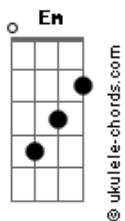

Iron Maiden - Stranger in a Stranger Land

tom:

Intro: **Em** **E** **A** **Gbm** **G**
Em **E** **A** **G**
Cadd9 **G** **Cadd9** **G**

D
 Was many years ago that

I left home and came this way

D
D I was a young man full of hopes and dreams

D **Em** **E** **A**
 Stranger in a strange land
Gbm **G** **Em** **E**
 Land of ice and snow
A **G** **Em** **E** **A**
 Trapped inside this prison, yeah!
Gbm **G** **Em**
 Lost and far from home

(**E** **A** **G**)

D
 One hundred years have gone and men

Again they came that way

D
 To find the answer to the mystery

Acordes

They found his body lying

Where it fell on that day

D
 Preserved in time for all to see

Cadd9 **G** **Cadd9** **G** **Em**
 No brave new world, no brave new world
Cadd9 **G** **Cadd9** **G** **Bm** **C**
 Lost in this place, and leave no trace

D **Em** **E** **A**
 Stranger in a strange land
Gbm **G** **Em** **E**
 Land of ice and snow
A **G** **Em** **E** **A**
 Trapped inside this prison
Gbm **G** **Em** **E** **A** **G**
 Lost and far from home