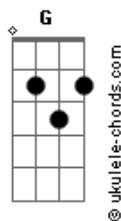

Iron Maiden - Stranger in a Stranger Land

tom:

Intro: **Em** **E** **A** **Gbm** **G**
Em **E** **A** **G**
Cadd9 **G** **Cadd9** **G**

D
 Was many years ago that

I left home and came this way

D
D I was a young man full of hopes and dreams

D **Em** **E** **A**
 Stranger in a strange land
Gbm **G** **Em** **E**
 Land of ice and snow
A **G** **Em** **E** **A**
 Trapped inside this prison, yeah!
Gbm **G** **Em**
 Lost and far from home

(**E** **A** **G**)

D
 One hundred years have gone and men

Again they came that way

D
 To find the answer to the mystery

Acordes

They found his body lying

Where it fell on that day

D
 Preserved in time for all to see

Cadd9 **G** **Cadd9** **G** **Em**
 No brave new world, no brave new world
Cadd9 **G** **Cadd9** **G** **Bm** **C**
 Lost in this place, and leave no trace

D **Em** **E** **A**
 Stranger in a strange land
Gbm **G** **Em** **E**
 Land of ice and snow
A **G** **Em** **E** **A**
 Trapped inside this prison
Gbm **G** **Em** **E** **A** **G**
 Lost and far from home