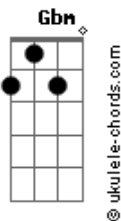

Iron Maiden - Stranger in a Stranger Land

tom:

Intro: **Em** **E** **A** **Gbm** **G**
Em **E** **A** **G**
Cadd9 **G** **Cadd9** **G**

D
 Was many years ago that

I left home and came this way

D
 I was a young man full of hopes and dreams

Cadd9 **G** **Cadd9** **G** **Bm** **C**
 Lost in this place, and leave no trace

D **Em** **E** **A**
 Stranger in a strange land

Gbm **G** **Em** **E**
 Land of ice and snow

A **G** **Em** **E** **A**
 Trapped inside this prison, yeah!

Gbm **G** **Em**
 Lost and far from home

(**E** **A** **G**)

D
 One hundred years have gone and men

Again they came that way

D
 To find the answer to the mystery

D

Acordes

They found his body lying