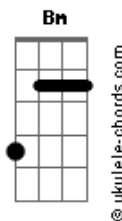

Iron Maiden - Stranger in a Stranger Land

tom:

Intro: **Em** **E** **A** **Gbm** **G**
Em **E** **A** **G**
Cadd9 **G** **Cadd9** **G**

D
 Was many years ago that

I left home and came this way

D
 I was a young man full of hopes and dreams

Cadd9 **G** **Cadd9** **G** **Bm** **C**
 Lost in this place, and leave no trace

D **Em** **E** **A**
 Stranger in a strange land

Gbm **G** **Em** **E**
 Land of ice and snow

A **G** **Em** **E** **A**
 Trapped inside this prison, yeah!

Gbm **G** **Em**
 Lost and far from home

(**E** **A** **G**)

D
 One hundred years have gone and men

Again they came that way

D
 To find the answer to the mystery

D

Acordes

They found his body lying

Where it fell on that day

D
 Preserved in time for all to see

Cadd9 **G** **Cadd9** **G** **Em**
 No brave new world, no brave new world

Cadd9 **G** **Cadd9** **G** **Bm** **C**
 Lost in this place, and leave no trace