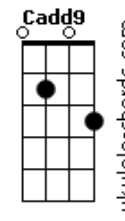

Iron Maiden - Stranger in a Stranger Land

tom:

Intro: **Em** **E** **A** **Gbm** **G**
Em **E** **A** **G**
Cadd9 **G** **Cadd9** **G**

D
 Was many years ago that

I left home and came this way

D
D I was a young man full of hopes and dreams

D **Em** **E** **A**
 Stranger in a strange land
Gbm **G** **Em** **E**
 Land of ice and snow
A **G** **Em** **E** **A**
 Trapped inside this prison, yeah!
Gbm **G** **Em**
 Lost and far from home

(**E** **A** **G**)

D
 One hundred years have gone and men

Again they came that way

D
 To find the answer to the mystery

Acordes

They found his body lying

Where it fell on that day

D
 Preserved in time for all to see

Cadd9 **G** **Cadd9** **G** **Em**
 No brave new world, no brave new world
Cadd9 **G** **Cadd9** **G** **Bm** **C**
 Lost in this place, and leave no trace

D **Em** **E** **A**
 Stranger in a strange land
Gbm **G** **Em** **E**
 Land of ice and snow
A **G** **Em** **E** **A**
 Trapped inside this prison
Gbm **G** **Em** **E** **A** **G**
 Lost and far from home