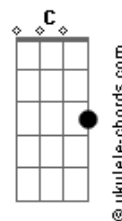

Iron Maiden - Stranger in a Stranger Land

tom:

Intro: **Em** **E** **A** **Gbm** **G**
Em **E** **A** **G**
Cadd9 **G** **Cadd9** **G**

D
 Was many years ago that

I left home and came this way

D
 I was a young man full of hopes and dreams

Cadd9 **G** **Cadd9** **G** **Bm** **C**
 Lost in this place, and leave no trace

D **Em** **E** **A**
 Stranger in a strange land

Gbm **G** **Em** **E**
 Land of ice and snow

A **G** **Em** **E** **A**
 Trapped inside this prison, yeah!

Gbm **G** **Em**
 Lost and far from home

(**E** **A** **G**)

D
 One hundred years have gone and men

Again they came that way

D
 To find the answer to the mystery

D

Acordes

They found his body lying

Where it fell on that day

D
 Preserved in time for all to see

Cadd9 **G** **Cadd9** **G** **Em**
 No brave new world, no brave new world

Cadd9 **G** **Cadd9** **G** **Bm** **C**
 Lost in this place, and leave no trace