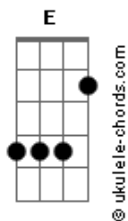

Iron Maiden - Stranger in a Stranger Land

tom:

Intro: **Em** **E** **A** **Gbm** **G**
Em **E** **A** **G**
Cadd9 **G** **Cadd9** **G**

D
 Was many years ago that

I left home and came this way

D
D I was a young man full of hopes and dreams

D **Em** **E** **A**
 Stranger in a strange land
Gbm **G** **Em** **E**
 Land of ice and snow
A **G** **Em** **E** **A**
 Trapped inside this prison, yeah!
Gbm **G** **Em**
 Lost and far from home

(**E** **A** **G**)

D
 One hundred years have gone and men

Again they came that way

D
 To find the answer to the mystery

Acordes

They found his body lying

Where it fell on that day

D
 Preserved in time for all to see

Cadd9 **G** **Cadd9** **G** **Em**
 No brave new world, no brave new world
Cadd9 **G** **Cadd9** **G** **Bm** **C**
 Lost in this place, and leave no trace

D **Em** **E** **A**
 Stranger in a strange land
Gbm **G** **Em** **E**
 Land of ice and snow
A **G** **Em** **E** **A**
 Trapped inside this prison
Gbm **G** **Em** **E** **A** **G**
 Lost and far from home