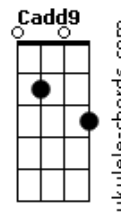

Iron Maiden - Stranger in a Stranger Land

tom:

Intro: **Em** **E** **A** **Gbm** **G**
Em **E** **A** **G**
Cadd9 **G** **Cadd9** **G**

D
 Was many years ago that

I left home and came this way

D
 I was a young man full of hopes and dreams

Cadd9 **G** **Cadd9** **G** **Bm** **C**
 Lost in this place, and leave no trace

D **Em** **E** **A**
 Stranger in a strange land

Gbm **G** **Em** **E**
 Land of ice and snow

A **G** **Em** **E** **A**
 Trapped inside this prison, yeah!

Gbm **G** **Em**
 Lost and far from home

(**E** **A** **G**)

D
 One hundred years have gone and men

Again they came that way

D
 To find the answer to the mystery

D

Acordes

They found his body lying

Where it fell on that day

D
 Preserved in time for all to see

Cadd9 **G** **Cadd9** **G** **Em**
 No brave new world, no brave new world

Cadd9 **G** **Cadd9** **G** **Bm** **C**
 Lost in this place, and leave no trace