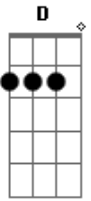

Iron Maiden - Sign Of The Cross

Tom: **G**
Intro:

GUITAR: 1
X2

GUITAR: 2 AND 3
X2

X2

X2

X6

X6

(VERSE 1 AGAIN) - 02:43
(CHORUS AGAIN) - 03:00

3:20 - 3:40

X2

2x

Acordes

© ukulele-chords.com

© ukulele-chords.com

© ukulele-chords.com