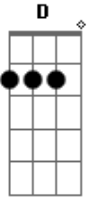

Iron Maiden - Sign Of The Cross

Tom: **G**
Intro:

GUITAR: 1
X2

GUITAR: 2 AND 3
X2

X2

X2

X6

X6

(VERSE 1 AGAIN) - 02:43
(CHORUS AGAIN) - 03:00

3:20 - 3:40

X2

2x

Acordes

© ukulele-chords.com

© ukulele-chords.com

© ukulele-chords.com