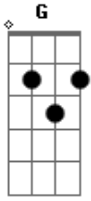

Iron Maiden - Sign Of The Cross

Tom: **G**
Intro:

GUITAR: 1
X2

GUITAR: 2 AND 3
X2

X2

X2

(VERSE 1 AGAIN) - 02:43
(CHORUS AGAIN) - 03:00

X6

3:20 - 3:40

X6

X2

2x

Acordes

© ukulele-chords.com