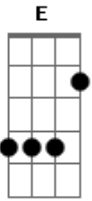

Iron Maiden - Sign Of The Cross

Tom: **G**
Intro:

GUITAR: 1
X2

GUITAR: 2 AND 3
X2

X2

X2

X6

X6

(VERSE 1 AGAIN) - 02:43
(CHORUS AGAIN) - 03:00

3:20 - 3:40

X2

2x

Acordes

© ukulele-chords.com

© ukulele-chords.com

© ukulele-chords.com