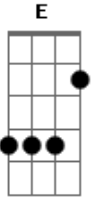

Iron Maiden - Sign Of The Cross

Tom: **G**
Intro:

GUITAR: 1
X2

GUITAR: 2 AND 3
X2

X2

X2

X6

X6

(VERSE 1 AGAIN) - 02:43
(CHORUS AGAIN) - 03:00

3:20 - 3:40

X2

2x

Acordes

© ukulele-chords.com

© ukulele-chords.com

© ukulele-chords.com