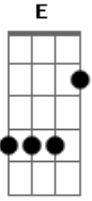

Iron Maiden - Sign Of The Cross

Tom: **G**
Intro:

GUITAR: 1
X2

GUITAR: 2 AND 3
X2

X2

X2

(VERSE 1 AGAIN) - 02:43
(CHORUS AGAIN) - 03:00

X6

3:20 - 3:40

X6

X2

2x

Acordes

© ukulele-chords.com

© ukulele-chords.com

© ukulele-chords.com