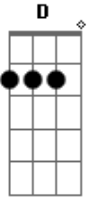

Iron Maiden - Sign Of The Cross

Tom: **G**
Intro:

GUITAR: 1
X2

GUITAR: 2 AND 3
X2

X2

X2

(VERSE 1 AGAIN) - 02:43
(CHORUS AGAIN) - 03:00

X6

3:20 - 3:40

X6

X2

2x

Acordes

© ukulele-chords.com

© ukulele-chords.com

© ukulele-chords.com