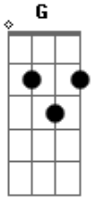

Iron Maiden - Sign Of The Cross

Tom: **G**
Intro:

GUITAR: 1
X2

GUITAR: 2 AND 3
X2

X2

X2

X6

X6

(VERSE 1 AGAIN) - 02:43
(CHORUS AGAIN) - 03:00

3:20 - 3:40

X2

2x

Acordes

© ukulele-chords.com