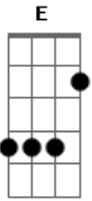

ukulele-chords.com