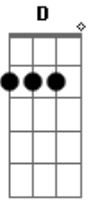

ukulele-chords.com