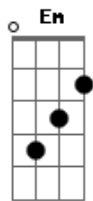

© ukulele-chords.com