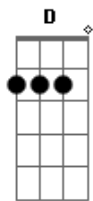

© ukulele-chords.com