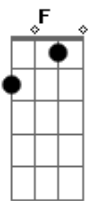

Intro: repeat 3x

THEN (RIFF C-during verses)

Gtr II:

Gtr I:

THEN repeat the following several times.

Gtr I (Dave)

Em G D

Gtr II

Listen for strumming and muting. You can vary the chord positions here adlib till you get the right sound.

E(m) G A(m) C B(m)

RIFF E:

More or less the same riff as riff D except it's changed from triplets to straight timing.

E(m) G

A(m) C D

HARMONY:

Gtr II:(Adrian)

Gtr I: (Dave)

The remainder of the song is made up the previous riffs. It should be easy enough to follow.

Acordes

© ukulele-chords.com