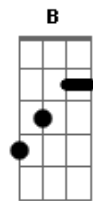

© ukulele-chords.com