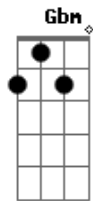

© ukulele-chords.com