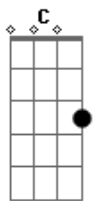

Intro: repeat 3x

THEN (RIFF C-during verses)

Gtr II:

Gtr I:

THEN repeat the following several times.

Gtr I (Dave)

Em G D

Gtr II

Listen for strumming and muting. You can vary the chord positions here adlib till you get the right sound.

E(m) G A(m) C B(m)

RIFF E:

More or less the same riff as riff D except it's changed from triplets to straight timing.

E(m) G

A(m) C D

HARMONY:

Gtr II:(Adrian)

Gtr I: (Dave)

The remainder of the song is made up the previous riffs. It should be easy enough to follow.

Acordes

© ukulele-chords.com