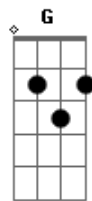

© ukulele-chords.com