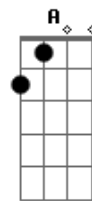

© ukulele-chords.com