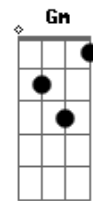

© ukulele-chords.com