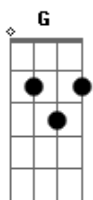

Iron Maiden - Futureal

Tom: G

Riff principal

riff curto

refrão :

Futureal

Solo Dave Murray (é true total, como diz o Uílame , dos melhores que ele já fez na carreira)

Janick Gers (Não sei se as casas tão corretas)

riff principal variado

A letra onde os solos entram:

riff principal 2x, aí
toque o E sem nada , depois palm mute, repetindo até chegar ao C abaixo:

E
I'm running out of my time,I'm running out of breath

And now it's getting so I can't sleep at night

In the day, Feel like death riff curto 2x

E
I'm getting in far too deep, I feel them closing in
I've got to say that I'm scared

I know they'll win

Even so, I'm prepared riff curto 2x

C
Ponte: Do you believe,what you hear? Can you believe, what you see?

Can you believe what you feel? Can you believe?

Refrão 2x

E
Whenever anyone seems to treat me like a freak
It makes me see I'm the only

one who feels

That I know what is real riff curto 2x

E
Sometimes it feel like a game of deadly hide and seek

And when you're reading this, then I will be gone

Maybe then, you will see. riff curto 2x

repetir ponte e refrão

Solo Dave Murray Solo Janick Gers
riff principal variado 4x

riff principal 2x
ponte

refrão 4x

Acordes

© ukulele-chords.com