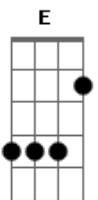

ukulele-chords.com