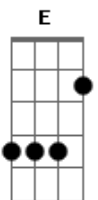

© ukulele-chords.com