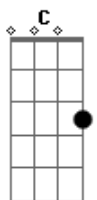

ukulele-chords.com