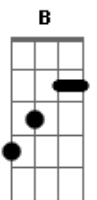

Iron Maiden - From Here To Eternity

Tom: A

after 1st verse: repeat 2x
after 2nd verse: repeat 4x

Transcribed by: Jonas Bergan

- h - hammer on
- p - pull off
- b - bend string up
- r - release bend
- / - slide up
- \ - slide down
- v - vibrato
- t - tap (with strumming hand)
- x - muted, struck string

is from here to eternity.

FROM HERE TO ETERNITY

rythm guitar:

D C

B C D C D *repeat 3x (solo guitar begins after 2x)*

last time:

D C

Bb C D C E

solo guitar:

D C

B C D D C D

D C

Bb C D C E

1st, 2nd verse:

She fell in love...
E D C

she leaned over...
C D C E

she'd never seen...
E D C

she left there... *repeat 2x*
C D (E) Hell

Chorus: ain't a bad place, hell
(E)

Bridge:

E D D E D E
Db

E D

C D E D E

E D

Db D E D E

(solo begins)

E D

C D E D E

solo guitar:

E D

C D E D E

Rythm for solo 1:

/ / / / /
E D C D E (repeat 2x)

Rythm for solo 2:

/ / / / /
D C Bb C D (repeat 2x)

Repeat chorus 2x after solos and then:

Hell ain't a bad place,
(E)

hell is from here to e-ter-ni-ty.
A Ab E A Ab E A Ab (E)

Strum last note (E) a lot of times (with solo guitar).

This was my first transcription, so I hope you enjoy it. I didn't have enough time to write down the solos (they're pretty complicated). If you have suggestions or comments mail me at:

Acordes

© ukulele-chords.com

© ukulele-chords.com

© ukulele-chords.com

© ukulele-chords.com

© ukulele-chords.com

© ukulele-chords.com

© ukulele-chords.com

© ukulele-chords.com