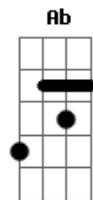

© ukulele-chords.com