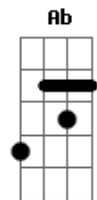

ukulele-chords.com