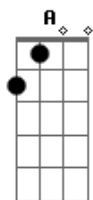

Iron Maiden - From Here To Eternity

Tom: A

after 1st verse: repeat 2x
after 2nd verse: repeat 4x

Transcribed by: Jonas Bergan

- h - hammer on
- p - pull off
- b - bend string up
- r - release bend
- / - slide up
- \ - slide down
- v - vibrato
- t - tap (with strumming hand)
- x - muted, struck string

is from here to eternity.

Bridge:

FROM HERE TO ETERNITY

rythm guitar:

D C
B C D C D (solo guitar begins after 2x) repeat 3x

last time:

D C
Bb C D C E

solo guitar:

D C
B C D D C D
D C
Bb C D C E

1st, 2nd verse:

She fell in love...
E D C

she leaned over...
C D C E

she'd never seen...
E D C

she left there... repeat 2x
C D (E) Hell

Chorus: ain't a bad place, hell
(E)

E Db D E D E

E D

C D E D E

E D

Db D E D E

(solo begins)

E D

C D E D E

solo guitar:

E D
C D E D E

Rythm for solo 1:

/ / / / /
E D C D E (repeat 2x)

Rythm for solo 2:

/ / / / /
D C Bb C D (repeat 2x)

Repeat chorus 2x after solos and then:

Hell ain't a bad place,
(E)

hell is from here to e- ter- ni- ty.
A Ab E A Ab E A Ab (E)

Strum last note (E) a lot of times(with solo guitar).

This was my first transcription, so I hope you enjoy it.
I didn't have enough time to write down the solos
(they're pretty complicated).
If you have suggestions or comments mail me at:

Acordes