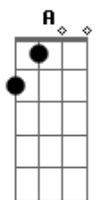

Iron Maiden - From Here To Eternity

Tom: A

after 1st verse: repeat 2x
after 2nd verse: repeat 4x

Transcribed by: Jonas Bergan

- h - hammer on
- p - pull off
- b - bend string up
- r - release bend
- / - slide up
- \ - slide down
- v - vibrato
- t - tap (with strumming hand)
- x - muted, struck string

is from here to eternity.

Bridge:

E Db D E D E

E D

C D E D E

E D

Db D E D E

FROM HERE TO ETERNITY

rythm guitar:

D C

B C D C D repeat 3x (solo guitar begins after 2x)

last time:

D C

Bb C D C E

solo guitar:

D C

B C D D C D

D C

Bb C D C E

(solo begins)

E D

C D E D E

solo guitar:

E D

C D E D E

Rythm for solo 1:

/ / / / /
E D C D E (repeat 2x)

Rythm for solo 2:

/ / / / /
D C Bb C D (repeat 2x)

1st, 2nd verse:

She fell in love...
E D C

she leaned over...
C D C E

she'd never seen...
E D C

she left there... repeat 2x
C D (E) Hell

Repeat chorus 2x after solos and then:

Hell ain't a bad place,
(E)

hell is from here to e- ter- ni- ty.
A Ab E A Ab E A Ab (E)

Chorus:

ain't a bad place, hell
(E)

Strum last note (E) a lot of times(with solo guitar).

This was my first transcription, so I hope you enjoy it.
I didn't have enough time to write down the solos
(they're pretty complicated).
If you have suggestions or comments mail me at:

Acordes

ukulele-chords.com