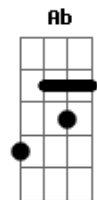

© ukulele-chords.com