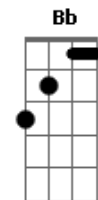

ukulele-chords.com

ukulele-chords.com