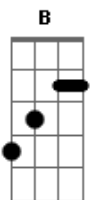

Iron Maiden - From Here To Eternity

Tom: A

after 1st verse: repeat 2x
after 2nd verse: repeat 4x

Transcribed by: Jonas Bergan

- h - hammer on
- p - pull off
- b - bend string up
- r - release bend
- / - slide up
- \ - slide down
- v - vibrato
- t - tap (with strumming hand)
- x - muted, struck string

is from here to eternity.

Bridge:

E Db D E D E

E D

C D E D E

E D

Db D E D E

FROM HERE TO ETERNITY

rythm guitar:

D C

B C D C D repeat 3x (solo guitar begins after 2x)

last time:

D C

Bb C D C E

solo guitar:

D C

B C D D C D

D C

Bb C D C E

(solo begins)

E D

C D E D E

solo guitar:

E D

C D E D E

Rythm for solo 1:

/ / / / /
E D C D E (repeat 2x)

Rythm for solo 2:

/ / / / /
D C Bb C D (repeat 2x)

1st, 2nd verse:

She fell in love...
E D C

she leaned over...
C D C E

she'd never seen...
E D C

she left there... repeat 2x
C D (E) Hell

Repeat chorus 2x after solos and then:

Hell ain't a bad place,
(E)

hell is from here to e- ter- ni- ty.
A Ab E A Ab E A Ab (E)

Chorus:

ain't a bad place, hell
(E)

Strum last note (E) a lot of times(with solo guitar).

This was my first transcription, so I hope you enjoy it.
I didn't have enough time to write down the solos
(they're pretty complicated).
If you have suggestions or comments mail me at:

Acordes

ukulele-chords.com

ukulele-chords.com

ukulele-chords.com

ukulele-chords.com

ukulele-chords.com

ukulele-chords.com

ukulele-chords.com

ukulele-chords.com