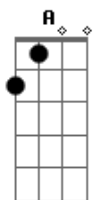

Iron Maiden - From Here To Eternity

Tom: A

after 1st verse: repeat 2x
after 2nd verse: repeat 4x

Transcribed by: Jonas Bergan

- h - hammer on
- p - pull off
- b - bend string up
- r - release bend
- / - slide up
- \ - slide down
- v - vibrato
- t - tap (with strumming hand)
- x - muted, struck string

is from here to eternity.

FROM HERE TO ETERNITY

rythm guitar:

D C

B C D C D *repeat 3x (solo guitar begins after 2x)*

last time:

D C

Bb C D C E

solo guitar:

D C

B C D D C D

D C

Bb C D C E

1st, 2nd verse:

She fell in love...
E D C

she leaned over...
C D C E

she'd never seen...
E D C

she left there... *repeat 2x*
C D (E) Hell

Chorus: ain't a bad place, hell
(E)

Bridge:

E D D E D E
Db

E D

C D E D E

E D

Db D E D E

(solo begins)

E D

C D E D E

solo guitar:

E D

C D E D E

Rythm for solo 1:

/ / / / /
E D C D E (repeat 2x)

Rythm for solo 2:

/ / / / /
D C Bb C D (repeat 2x)

Repeat chorus 2x after solos and then:

Hell ain't a bad place,
(E)

hell is from here to e-ter-ni-ty.
A Ab E A Ab E A Ab (E)

Strum last note (E) a lot of times (with solo guitar).

This was my first transcription, so I hope you enjoy it. I didn't have enough time to write down the solos (they're pretty complicated). If you have suggestions or comments mail me at:

Acordes

© ukulele-chords.com