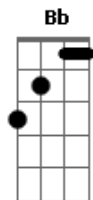

© ukulele-chords.com