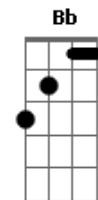

© ukulele-chords.com

© ukulele-chords.com