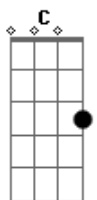

© ukulele-chords.com