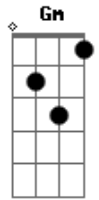

Iron Maiden - Face in the Sand

Tom: **F**

I`m not 100% sure about the little things on this song. But sounds good to me!
Intro:

(Guitar after intro-listen to song & follow pattern throughout song)

Guitar 2
Harmonics.....

.....Natural

Distorsion enters here N.H

(Distorted-this goes for most of song)

I wait for the signs...

Now I watch, and I wait, and I Pray for an answer...

Play it 4 times(Interlude before solo)

Background for solo **Em Gm Cm Dm**
(Sorry, no solo!)

After Solo

(Ending)

Acordes

© ukulele-chords.com

© ukulele-chords.com

© ukulele-chords.com

© ukulele-chords.com

© ukulele-chords.com