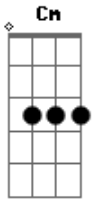

© ukulele-chords.com