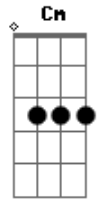

Iron Maiden - Face in the Sand

Tom: **F**

I`m not 100% sure about the little things on this song. But sounds good to me!
Intro:

(Guitar after intro-listen to song & follow pattern throughout song)

Guitar 2
Harmonics.....

.....Natural

Distorsion enters here N.H

(Distorted-this goes for most of song)

I wait for the signs...

Now I watch, and I wait, and I Pray for an answer...

Play it 4 times(Interlude before solo)

Background for solo **Em Gm Cm Dm**
(Sorry, no solo!)

After Solo

(Ending)

Acordes

© ukulele-chords.com

© ukulele-chords.com

© ukulele-chords.com

© ukulele-chords.com

© ukulele-chords.com