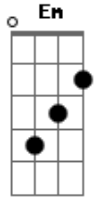

© ukulele-chords.com