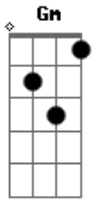

© ukulele-chords.com