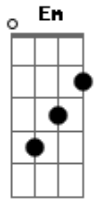

© ukulele-chords.com