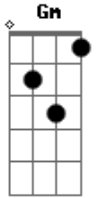

© ukulele-chords.com