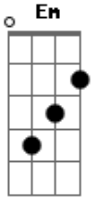

© ukulele-chords.com