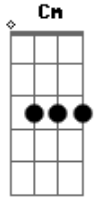

Iron Maiden - Face in the Sand

Tom: **F**

I`m not 100% sure about the little things on this song. But sounds good to me!
Intro:

(Guitar after intro-listen to song & follow pattern throughout song)

Guitar 2
Harmonics.....

.....Natural

Distorsion enters here N.H

(Distorted-this goes for most of song)

I wait for the signs...

Now I watch, and I wait, and I Pray for an answer...

Play it 4 times(Interlude before solo)

Background for solo **Em Gm Cm Dm**
(Sorry, no solo!)

After Solo

(Ending)

Acordes

© ukulele-chords.com

© ukulele-chords.com

© ukulele-chords.com

© ukulele-chords.com

© ukulele-chords.com