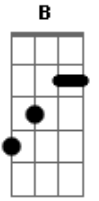

© ukulele-chords.com