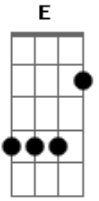

Iron Maiden - Doctor Doctor

Tom: **D**

And finally heres the rythm for the rest of the song

Tuning: **E A D G B e**

This into right here is played on a keyboard normally but heres the guitar for it anyway...

Legend

h= hammer-on
p= pull-off
b= bend
br= bend/realease bend
s= slide

Heres the solo part right here, its not completly right but, its sound close enough.

Acordes

© ukulele-chords.com

© ukulele-chords.com