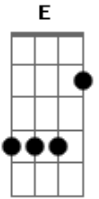

© ukulele-chords.com