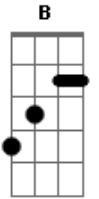

© ukulele-chords.com