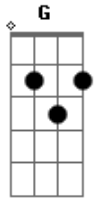

© ukulele-chords.com