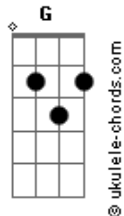

Iron Maiden - Deja-vu

tom:

Intro: ^{Em} Abm Ebm Db B Gb
^{Abm Ebm Db}
^{B Gb Abm}
^{Em C D C D}
^{Em C D C D}

^{Em} When you see familiar faces
But you don't remember where they're from ^D
Could you be wrong?
^{Em} When you've been particular places
That you know you've never been before ^D
Can you be sure?
^{C D Em} 'Cause you know this has happened before
^{C D Em D} And you know that this moment in time is for real
^{C D Em} And you know when you feel Deja vu

(^{Em D C D})
(^{Em D C D})

^{Em} Feel like I've been here before ^D
^{Em} Feel like I've been here before ^D
^{Em} Feel like I've been here before ^D
^{Em} Feel like I've been here before ^D
^{Em} Feel like I've been here before ^D

(^{Em D C D})
(^{Em D C D})
(^{C Em C Em})

Acordes

(^{C D C D})
(^{E G E G})
(^{Em D C D})
(^{Em D C D})

^{Em} Ever had a conversation
That you realise you've had before ^D
Isn't it strange?
^{Em} Have you ever talked to someone
And you feel you know what's coming next? ^D
It feels pre-arranged
^{C D Em} 'Cause you know that you've heard it before
^{C D C D} And you feel that this moment in time is surreal
^{C D Em} 'Cause you know when you feel Deja vu

(^{Em D C D})
(^{Em D C D})

^{Em} Feel like I've been here before ^D
^{Em} Feel like I've been here before ^D
^{Em} Feel like I've been here before ^D
^{Em} Feel like I've been here before ^D
^{Em} Feel like I've been here before ^D

[Final] ^{Em D C D}
^{Em D C D}
^{Em D C D}
^{Em D C D Em}