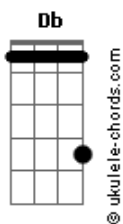

Iron Maiden - Deja-vu

tom:

Intro: ^{Em} Abm Ebm Db B Gb
^{Abm Ebm Db}
^{B Gb Abm}
^{Em C D C D}
^{Em C D C D}

^{Em} When you see familiar faces
But you don't remember where they're from ^D
Could you be wrong?
^{Em} When you've been particular places
That you know you've never been before ^D
Can you be sure?
^{C D Em} 'Cause you know this has happened before
^{C D Em D} And you know that this moment in time is for real
^{C D Em} And you know when you feel Deja vu

(^{Em D C D})
(^{Em D C D})

^{Em} Feel like I've been here before ^D
^{Em} Feel like I've been here before ^D
^{Em} Feel like I've been here before ^D
^{Em} Feel like I've been here before ^D
^{Em} Feel like I've been here before ^D

(^{Em D C D})
(^{Em D C D})
(^{C Em C Em})

Acordes

(^{C D C D})
(^{E G E G})
(^{Em D C D})
(^{Em D C D})

^{Em} Ever had a conversation
That you realise you've had before ^D
Isn't it strange?
^{Em} Have you ever talked to someone
And you feel you know what's coming next? ^D
It feels pre-arranged
^{C D Em} 'Cause you know that you've heard it before
^{C D C D} And you feel that this moment in time is surreal
^{C D Em} 'Cause you know when you feel Deja vu

(^{Em D C D})
(^{Em D C D})

^{Em} Feel like I've been here before ^D
^{Em} Feel like I've been here before ^D
^{Em} Feel like I've been here before ^D
^{Em} Feel like I've been here before ^D
^{Em} Feel like I've been here before ^D

[Final] ^{Em D C D}
^{Em D C D}
^{Em D C D}
^{Em D C D Em}