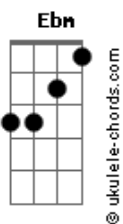

Iron Maiden - Deja-vu

tom:

Intro: ^{Em} Abm Ebm Db B Gb
^{Abm Ebm Db}
^{B Gb Abm}
^{Em C D C D}
^{Em C D C D}

^{Em} When you see familiar faces
But you don't remember where they're from ^D
Could you be wrong?
^{Em} When you've been particular places
That you know you've never been before ^D
Can you be sure?
^{C D Em} 'Cause you know this has happened before
^{C D Em D} And you know that this moment in time is for real
^{C D Em} And you know when you feel Deja vu

(^{Em D C D})
(^{Em D C D})

^{Em} Feel like I've been here before ^D
^{Em} Feel like I've been here before ^D
^{Em} Feel like I've been here before ^D
^{Em} Feel like I've been here before ^D
^{Em} Feel like I've been here before ^D

(^{Em D C D})
(^{Em D C D})
(^{C Em C Em})

Acordes

(^{C D C D})
(^{E G E G})
(^{Em D C D})
(^{Em D C D})

^{Em} Ever had a conversation
That you realise you've had before ^D
Isn't it strange?
^{Em} Have you ever talked to someone
And you feel you know what's coming next? ^D
It feels pre-arranged
^{C D Em} 'Cause you know that you've heard it before
^{C D C D} And you feel that this moment in time is surreal
^{C D Em} 'Cause you know when you feel Deja vu

(^{Em D C D})
(^{Em D C D})

^{Em} Feel like I've been here before ^D
^{Em} Feel like I've been here before ^D
^{Em} Feel like I've been here before ^D
^{Em} Feel like I've been here before ^D
^{Em} Feel like I've been here before ^D

[Final] ^{Em D C D}
^{Em D C D}
^{Em D C D}
^{Em D C D Em}