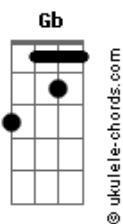

Iron Maiden - Deja-vu

tom:

Intro: ^{Em} Abm Ebm Db B Gb
^{Abm Ebm Db}
^{B Gb Abm}
^{Em C D C D}
^{Em C D C D}

^{Em} When you see familiar faces
But you don't remember where they're from ^D
Could you be wrong?
^{Em} When you've been particular places
That you know you've never been before ^D
Can you be sure?
^{C D Em} 'Cause you know this has happened before
^{C D Em D} And you know that this moment in time is for real
^{C D Em} And you know when you feel Deja vu

(^{Em D C D})
(^{Em D C D})

^{Em} Feel like I've been here before ^D
^{Em} Feel like I've been here before ^D
^{Em} Feel like I've been here before ^D
^{Em} Feel like I've been here before ^D
^{Em} Feel like I've been here before ^D

(^{Em D C D})
(^{Em D C D})
(^{C Em C Em})

Acordes

(^{C D C D})
(^{E G E G})
(^{Em D C D})
(^{Em D C D})

^{Em} Ever had a conversation
That you realise you've had before ^D
Isn't it strange?
^{Em} Have you ever talked to someone
And you feel you know what's coming next? ^D
It feels pre-arranged
^{C D Em} 'Cause you know that you've heard it before
^{C D C D} And you feel that this moment in time is surreal
^{C D Em} 'Cause you know when you feel Deja vu

(^{Em D C D})
(^{Em D C D})

^{Em} Feel like I've been here before ^D
^{Em} Feel like I've been here before ^D
^{Em} Feel like I've been here before ^D
^{Em} Feel like I've been here before ^D
^{Em} Feel like I've been here before ^D

[Final] ^{Em D C D}
^{Em D C D}
^{Em D C D}
^{Em D C D Em}