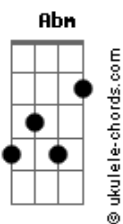

Iron Maiden - Deja-vu

tom:

Intro: ^{Em} Abm Ebm Db B Gb
^{Abm Ebm Db}
^{B Gb Abm}
^{Em C D C D}
^{Em C D C D}

^{Em} When you see familiar faces
But you don't remember where they're from ^D
Could you be wrong?
^{Em} When you've been particular places
That you know you've never been before ^D
Can you be sure?
^{C D Em} 'Cause you know this has happened before
^{C D Em D} And you know that this moment in time is for real
^{C D Em} And you know when you feel Deja vu

(^{Em D C D})
(^{Em D C D})

^{Em} Feel like I've been here before ^D
^{Em} Feel like I've been here before ^D
^{Em} Feel like I've been here before ^D
^{Em} Feel like I've been here before ^D
^{Em} Feel like I've been here before ^D

(^{Em D C D})
(^{Em D C D})
(^{C Em C Em})

Acordes

(^{C D C D})
(^{E G E G})
(^{Em D C D})
(^{Em D C D})

^{Em} Ever had a conversation
That you realise you've had before ^D
Isn't it strange?
^{Em} Have you ever talked to someone
And you feel you know what's coming next? ^D
It feels pre-arranged
^{C D Em} 'Cause you know that you've heard it before
^{C D C D} And you feel that this moment in time is surreal
^{C D Em} 'Cause you know when you feel Deja vu

(^{Em D C D})
(^{Em D C D})

^{Em} Feel like I've been here before ^D
^{Em} Feel like I've been here before ^D
^{Em} Feel like I've been here before ^D
^{Em} Feel like I've been here before ^D
^{Em} Feel like I've been here before ^D

[Final] ^{Em D C D}
^{Em D C D}
^{Em D C D}
^{Em D C D Em}