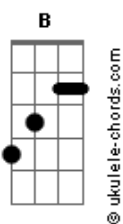

Iron Maiden - Deja-vu

tom:

Intro: ^{Em} Abm Ebm Db B Gb
^{Abm Ebm Db}
^{B Gb Abm}
^{Em C D C D}
^{Em C D C D}

^{Em} When you see familiar faces
But you don't remember where they're from ^D
Could you be wrong?
^{Em} When you've been particular places
That you know you've never been before ^D
Can you be sure?
^{C D Em} 'Cause you know this has happened before
^{C D Em D} And you know that this moment in time is for real
^{C D Em} And you know when you feel Deja vu

(^{Em D C D})
(^{Em D C D})

^{Em} Feel like I've been here before ^D
^{Em} Feel like I've been here before ^D
^{Em} Feel like I've been here before ^D
^{Em} Feel like I've been here before ^D
^{Em} Feel like I've been here before ^D

(^{Em D C D})
(^{Em D C D})
(^{C Em C Em})

Acordes

(^{C D C D})
(^{E G E G})
(^{Em D C D})
(^{Em D C D})

^{Em} Ever had a conversation
That you realise you've had before ^D
Isn't it strange?
^{Em} Have you ever talked to someone
And you feel you know what's coming next? ^D
It feels pre-arranged
^{C D Em} 'Cause you know that you've heard it before
^{C D C D} And you feel that this moment in time is surreal
^{C D Em} 'Cause you know when you feel Deja vu

(^{Em D C D})
(^{Em D C D})

^{Em} Feel like I've been here before ^D
^{Em} Feel like I've been here before ^D
^{Em} Feel like I've been here before ^D
^{Em} Feel like I've been here before ^D
^{Em} Feel like I've been here before ^D

[Final] ^{Em D C D}
^{Em D C D}
^{Em D C D}
^{Em D C D Em}