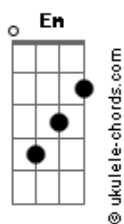

Iron Maiden - Deja-vu

tom:

Intro: ^{Em} Abm Ebm Db B Gb
^{Abm Ebm Db}
^{B Gb Abm}
^{Em C D C D}
^{Em C D C D}

^{Em} When you see familiar faces
But you don't remember where they're from ^D
Could you be wrong?
^{Em} When you've been particular places
That you know you've never been before ^D
Can you be sure?
^{C D Em} 'Cause you know this has happened before
^{C D Em D} And you know that this moment in time is for real
^{C D Em} And you know when you feel Deja vu

(^{Em D C D})
(^{Em D C D})

^{Em} Feel like I've been here before ^D
^{Em} Feel like I've been here before ^D
^{Em} Feel like I've been here before ^D
^{Em} Feel like I've been here before ^D
^{Em} Feel like I've been here before ^D

(^{Em D C D})
(^{Em D C D})
(^{C Em C Em})

Acordes

(^{C D C D})
(^{E G E G})
(^{Em D C D})
(^{Em D C D})

^{Em} Ever had a conversation
That you realise you've had before ^D
Isn't it strange?
^{Em} Have you ever talked to someone
And you feel you know what's coming next? ^D
It feels pre-arranged
^{C D Em} 'Cause you know that you've heard it before
^{C D C D} And you feel that this moment in time is surreal
^{C D Em} 'Cause you know when you feel Deja vu

(^{Em D C D})
(^{Em D C D})

^{Em} Feel like I've been here before ^D
^{Em} Feel like I've been here before ^D
^{Em} Feel like I've been here before ^D
^{Em} Feel like I've been here before ^D
^{Em} Feel like I've been here before ^D

[Final] ^{Em D C D}
^{Em D C D}
^{Em D C D}
^{Em D C D Em}