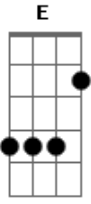

© ukulele-chords.com