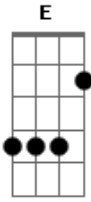

© ukulele-chords.com