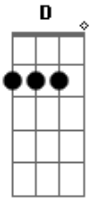

© ukulele-chords.com