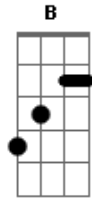

© ukulele-chords.com