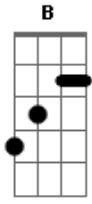

© ukulele-chords.com