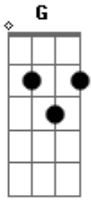

Acordes

© ukulele-chords.com