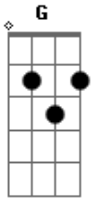

Acordes

© ukulele-chords.com