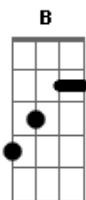

© ukulele-chords.com