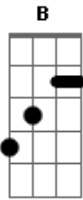

© ukulele-chords.com