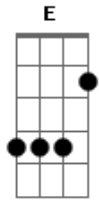

Iron Maiden - Chains of Misery

Tom: E
Intro:

riffC

riffA

riffa.1

fill1

slowriff

riffA.2

solo

riff under

verse riff

riffB

lasttime

finish

chorus riff

Acordes