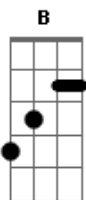

© ukulele-chords.com