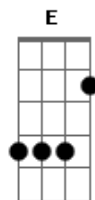

Iron Maiden - Chains of Misery

Tom: E
Intro:

riffC

riffA

riffa.1

fill1

slowriff

riffA.2

solo

riff under

verse riff

riffB

lasttime

finish

chorus riff

Acordes

© ukulele-chords.com