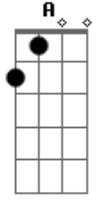

Time is always on my side.
side.

(05:34)
BRIDGE

E
Make you an offer you can't refuse
You've only got your soul to lose.
D **E**
eternally, let yourself go.

(05:45)

Time is always on my REPEAT PRE-CHORUS

(06:07)
REPEAT CHORUS

(06:52)
OUTRO

S

pick
fast

Acordes

© ukulele-chords.com