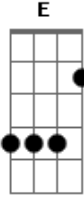

© ukulele-chords.com