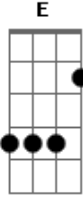

© ukulele-chords.com