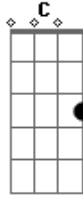

© ukulele-chords.com