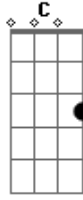

© ukulele-chords.com