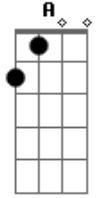

Time is always on my side.
side.

(05:34)
BRIDGE

E
Make you an offer you can't refuse
You've only got your soul to lose.
D **E**
eternally, let yourself go.

(05:45)

Time is always on my REPEAT PRE-CHORUS

(06:07)
REPEAT CHORUS

(06:52)
OUTRO

S

pick
fast

Acordes

© ukulele-chords.com