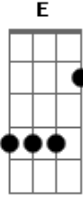

© ukulele-chords.com