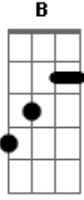

Time is always on my side.
side.

(05:34)
BRIDGE

E
Make you an offer you can't refuse
You've only got your soul to lose.
D **E**
eternally, let yourself go.

(05:45)

Time is always on my REPEAT PRE-CHORUS

(06:07)
REPEAT CHORUS

(06:52)
OUTRO

S

pick
fast

Acordes

© ukulele-chords.com

© ukulele-chords.com

© ukulele-chords.com

© ukulele-chords.com

© ukulele-chords.com