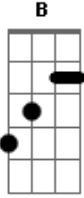

Time is always on my side.
side.

(05:34)
BRIDGE

E
Make you an offer you can't refuse
You've only got your soul to lose.
D **E**
eternally, let yourself go.

(05:45)

Time is always on my REPEAT PRE-CHORUS

(06:07)
REPEAT CHORUS

(06:52)
OUTRO

S

pick
fast

Acordes

© ukulele-chords.com

© ukulele-chords.com

© ukulele-chords.com

© ukulele-chords.com

© ukulele-chords.com