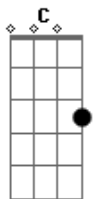

C **G**
D
Sometimes we get pulled away know that we'll be back sorry for
the delay
C **G**
D
We are all about the luv you give us the life that we all
dreamed of
Am **D**
I wanna give it back to you
Am **D**
I know that you can feel it too
G **C** **Em**
This is that full out souped up automatic just can't quit let
the bass hit right on time
C **G**
Em
Running hard til the end put you in a panic automatic smile
knowing you'll be mine
C **G**
Em
Full out souped up automatic can't quit let the bass hit right
on time
C **G**
Em
Running hard til the end put you in a panic automatic
A **G** **D**
The time has come the lights are on high
D **G**
I wanna know I never thought life was passing us by
D **A** **G**
And the only certainty is that it's you and me tonight
D **A** **G**
And we're gonna give it all til the curtain call we're gonna
make it alright
C **Em**
G
This is that full out souped up automatic just can't quit let
the bass hit right on time
C **G**
Em
Running hard til the end put you in a panic automatic smile
knowing you'll be mine
C **G**
Em
Full out souped up automatic can't quit let the bass hit right
on time
C **G**
Em
Running hard til the end put you in a panic automatic

Acordes

© ukulele-chords.com