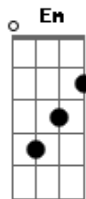

© ukulele-chords.com