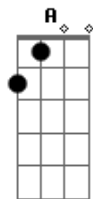

© ukulele-chords.com