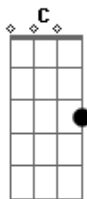

C G
D
Sometimes we get pulled away know that we'll be back sorry for
the delay
C G
D
We are all about the luv you give us the life that we all
dreamed of
Am D
I wanna give it back to you
Am D
I know that you can feel it too
G C Em
This is that full out souped up automatic just can't quit let
the bass hit right on time
C G
Em
Running hard til the end put you in a panic automatic smile
knowing you'll be mine
C G
Em
Full out souped up automatic can't quit let the bass hit right
on time
C G
Em
Running hard til the end put you in a panic automatic
A G D
The time has come the lights are on high
A G
D
I wanna know I never thought life was passing us by
A G
D
And the only certainty is that it's you and me tonight
A G
D
And we're gonna give it all til the curtain call we're gonna
make it alright
C Em
G
This is that full out souped up automatic just can't quit let
the bass hit right on time
C G
Em
Running hard til the end put you in a panic automatic smile
knowing you'll be mine
C G
Em
Full out souped up automatic can't quit let the bass hit right
on time
C G
Em
Running hard til the end put you in a panic automatic

Acordes