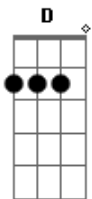

© ukulele-chords.com