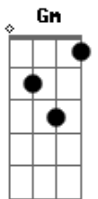

Fm Ab Eb
The lightest dunes of sand
Db Ab Fm
Are mountains, I let them grow
Fm Ab Eb
Standing on my two hands
Db Ab Fm
Under your control

[Segunda Parte]

Cm Gm
I saw it, it was real
Cm Gm
A place for us to start a home
Cm Gm
I'm going in for the kill
Fm
My silence is silver
Gm
So I've been told

[Ponte]

My silence is silver
My noise is gold

[Refrão]

Fm Ab Eb
The lightest dunes of sand
Db Ab Fm
Are mountains, I let them grow
Fm Ab Eb
Standing on my two hands
Db Ab Fm
Under your control
[Refrão]

Bbm Db Ab
The lightest dunes of sand
Gb Db Bbm
Won't let me raise my voice
Fm Ab Eb
Stranded on dried up land
Db Ab Fm
Flooded and overgrown

[Final] Fm Ab Eb Eb
Db Ab Fm Fm
Fm Ab Eb Eb
Db Ab Fm Fm
Bbm Db Ab Ab
Gb Db Bbm Bbm
Fm Ab Eb Eb
Db Ab Fm Fm

Acordes

© ukulele-chords.com

© ukulele-chords.com

© ukulele-chords.com

© ukulele-chords.com

© ukulele-chords.com