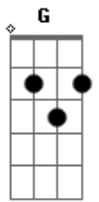

© ukulele-chords.com