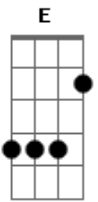

© ukulele-chords.com