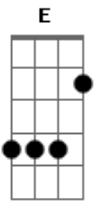

INXS - Suicide Blonde

Tom: **A**

Intro: and VERSE: the pattern is **E G A**, as in:

E **G A** **E** **G A**
Suicide blonde, was the color of her hair

E **G A** **E** **G A**
Like a cheap distraction, for a new affair

CHORUS: **E** and **A(?)** alternating through line

then verse, harmonica solo, verse, chorus

SOLO:

Intro: and VERSE: the pattern is **E G A**, as in:

E **G A** **E** **G A**
Suicide blonde, was the color of her hair

E **G A** **E** **G A**
Like a cheap distraction, for a new affair

CHORUS: **E** and **A(?)** alternating through line

then verse, harmonica solo, verse, chorus

SOLO:

repeat chorus and fade

Acordes

© ukulele-chords.com