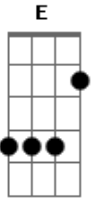

© ukulele-chords.com