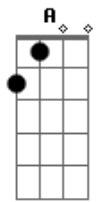

INXS - Suicide Blonde

Tom: **A**

Intro: and VERSE: the pattern is **E G A**, as in:

E **G A** **E** **G A**
Suicide blonde, was the color of her hair

E **G A** **E** **G A**
Like a cheap distraction, for a new affair

CHORUS: **E** and **A(?)** alternating through line

then verse, harmonica solo, verse, chorus

SOLO:

Intro: and VERSE: the pattern is **E G A**, as in:

E **G A** **E** **G A**
Suicide blonde, was the color of her hair

E **G A** **E** **G A**
Like a cheap distraction, for a new affair

CHORUS: **E** and **A(?)** alternating through line

then verse, harmonica solo, verse, chorus

SOLO:

repeat chorus and fade

Acordes

© ukulele-chords.com