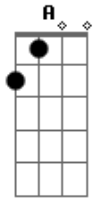

INXS - Suicide Blonde

Tom: **A**

Intro: and VERSE: the pattern is **E G A**, as in:

E **G A** **E** **G A**
Suicide blonde, was the color of her hair

E **G A** **E** **G A**
Like a cheap distraction, for a new affair

CHORUS: **E** and **A(?)** alternating through line

then verse, harmonica solo, verse, chorus

SOLO:

Intro: and VERSE: the pattern is **E G A**, as in:

E **G A** **E** **G A**
Suicide blonde, was the color of her hair

E **G A** **E** **G A**
Like a cheap distraction, for a new affair

CHORUS: **E** and **A(?)** alternating through line

then verse, harmonica solo, verse, chorus

SOLO:

repeat chorus and fade

Acordes

© ukulele-chords.com