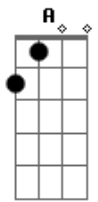

INXS - Suicide Blonde

Tom: **A**

Intro: and VERSE: the pattern is **E G A**, as in:

E **G A** **E** **G A**
Suicide blonde, was the color of her hair

E **G A** **E** **G A**
Like a cheap distraction, for a new affair

CHORUS: **E** and **A(?)** alternating through line

then verse, harmonica solo, verse, chorus

SOLO:

Intro: and VERSE: the pattern is **E G A**, as in:

E **G A** **E** **G A**
Suicide blonde, was the color of her hair

E **G A** **E** **G A**
Like a cheap distraction, for a new affair

CHORUS: **E** and **A(?)** alternating through line

then verse, harmonica solo, verse, chorus

SOLO:

repeat chorus and fade

Acordes

© ukulele-chords.com