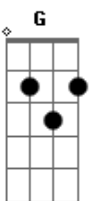

© ukulele-chords.com