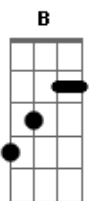

© ukulele-chords.com