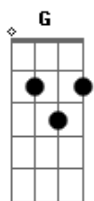

© ukulele-chords.com