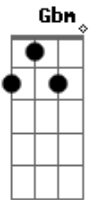

© ukulele-chords.com