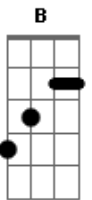

E D Db B
(A new sensation)

E E E
Hate baby hate

E E E
When there's nothing left for you

B
You're only human what can you do

A
It'll soon be over

E
Don't let your pain take over you

E E E
Love baby love

E E E
It's written all over your face

B
There's nothing better we could do

A
Than live forever

E
Well that's all we've got to do

E
Hey now I'm gonna take a new sensation, new sensation

E
Right now

E
Gotta hold on you

E
A new sensation, new sensation

E
A new sensation, a new sensation

E
A new sensation

Acordes

© ukulele-chords.com

© ukulele-chords.com

© ukulele-chords.com

© ukulele-chords.com

© ukulele-chords.com