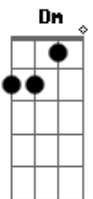

© ukulele-chords.com