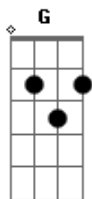

ukulele-chords.com