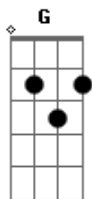

© ukulele-chords.com