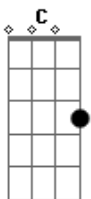

INXS - Mistify

Tom: C

Dm **Am**
All veils and misty

G
Streets of blue
F **Dm** **Am**
Almond looks

G
That chill divine
F **Dm** **Am**
Some silken moment

G
Goes on forever
F **Dm** **Am**
And we're leaving broken hearts behind

Am
Mystify
C **G**
Mystify me
Am
Mystify
C **G**
Mystify me

(Idem Verso 1)

I need perfection
Some twisted selection
That tangles me
To keep me alive

In all that exists
None have your beauty
I see your face
I will survive

Em7 **G7**
Eternally wild with the power
Em7 **G7**
To make every moment come alive
Em7 **G7**
All those stars that shine upon you
Em7 **G7**
Will kiss you every night

All veils and misty
Streets of blue
Almond looks
That chill divine
Some silken moment
Goes on forever
And we're leaving
Yeah we're leaving broken hearts behind

Em7 **G7**
You're eternally wild with the power
Em7 **G7**
To make every moment come alive
Em7 **G7**
All those stars that shine upon you
Em7 **G7**
And they'll kiss you every night

Acordes

© ukulele-chords.com