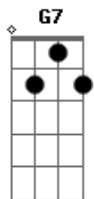

ukulele-chords.com