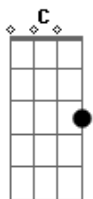

INXS - Mistify

Tom: C

Dm **Am**
All veils and misty

G
Streets of blue
F **Dm** **Am**
Almond looks

G
That chill divine
F **Dm** **Am**
Some silken moment

G
Goes on forever
F **Dm** **Am**
And we're leaving broken hearts behind

Am
Mystify
C **G**
Mystify me
Am
Mystify
C **G**
Mystify me

(Idem Verso 1)

I need perfection
Some twisted selection
That tangles me
To keep me alive

In all that exists
None have your beauty
I see your face
I will survive

Em7 **G7**
Eternally wild with the power
Em7 **G7**
To make every moment come alive
Em7 **G7**
All those stars that shine upon you
Em7 **G7**
Will kiss you every night

All veils and misty
Streets of blue
Almond looks
That chill divine
Some silken moment
Goes on forever
And we're leaving
Yeah we're leaving broken hearts behind

Em7 **G7**
You're eternally wild with the power
Em7 **G7**
To make every moment come alive
Em7 **G7**
All those stars that shine upon you
Em7 **G7**
And they'll kiss you every night

Acordes

ukulele-chords.com