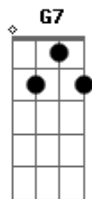

© ukulele-chords.com