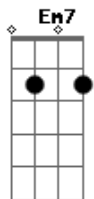

ukulele-chords.com