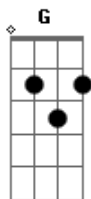

© ukulele-chords.com