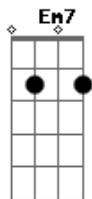

© ukulele-chords.com