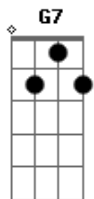

© ukulele-chords.com