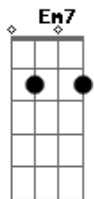

© ukulele-chords.com