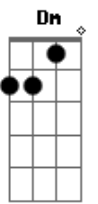

© ukulele-chords.com