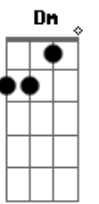

© ukulele-chords.com