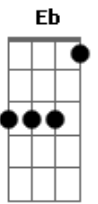

© ukulele-chords.com