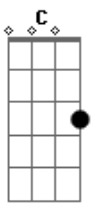

INXS - Hear That Sound

Tom: F

So your time has come, children watch the fools
 Don't let anyone tell you, what you must do.....

In the Chorus, the chords are :

Gm Eb Bb F Hear that sound
 Gm Eb Bb F There's a voice to be found
 Gm Eb Bb F Making changes go round
 Gm Eb Bb F Gm (hold) Hear that sound...

After the second chorus, the key changes. The chords in the

verse become:

So your time has come, children watch the fools
 Don't let anyone tell you, what you must do.....

And, in the chorus they become:

Dm Bb F C Hear that sound
 Dm Bb F C There's a voice to be found
 Dm Bb F C Making changes go round
 Dm Bb F C Dm (finish on) Hear that sound...

Acordes

© ukulele-chords.com

© ukulele-chords.com

© ukulele-chords.com