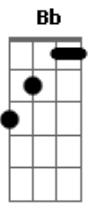

INXS - Hear That Sound

Tom: F

So your time has come, children watch the fools
 Don't let anyone tell you, what you must do.....

In the Chorus, the chords are :

Gm Eb Bb F Hear that sound
 Gm Eb Bb F There's a voice to be found
 Gm Eb Bb F Making changes go round
 Gm Eb Bb F Gm (hold) Hear that sound...

After the second chorus, the key changes. The chords in the

verse become:

So your time has come, children watch the fools
 Don't let anyone tell you, what you must do.....

And, in the chorus they become:

Dm Bb F C Hear that sound
 Dm Bb F C There's a voice to be found
 Dm Bb F C Making changes go round
 Dm Bb F C Dm (finish on) Hear that sound...

Acordes

© ukulele-chords.com

© ukulele-chords.com

© ukulele-chords.com