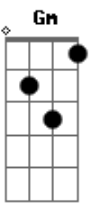

INXS - Hear That Sound

Tom: F

So your time has come, children watch the fools
 Don't let anyone tell you, what you must do.....

In the Chorus, the chords are :

Gm Eb Bb F Hear that sound
 Gm Eb Bb F There's a voice to be found
 Gm Eb Bb F Making changes go round
 Gm Eb Bb F Gm (hold) Hear that sound...

After the second chorus, the key changes. The chords in the

verse become:

So your time has come, children watch the fools
 Don't let anyone tell you, what you must do.....

And, in the chorus they become:

Dm Bb F C Hear that sound
 Dm Bb F C There's a voice to be found
 Dm Bb F C Making changes go round
 Dm Bb F C Dm (finish on) Hear that sound...

Acordes

© ukulele-chords.com

© ukulele-chords.com

© ukulele-chords.com