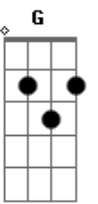

© ukulele-chords.com