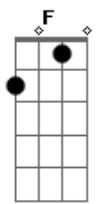

INXS - Hear That Sound

Tom: F

So your time has come, children watch the fools
 Don't let anyone tell you, what you must do.....

In the Chorus, the chords are :

Gm Eb Bb F Hear that sound
 Gm Eb Bb F There's a voice to be found
 Gm Eb Bb F Making changes go round
 Gm Eb Bb F Gm (hold) Hear that sound...

After the second chorus, the key changes. The chords in the

verse become:

So your time has come, children watch the fools
 Don't let anyone tell you, what you must do.....

And, in the chorus they become:

Dm Bb F C Hear that sound
 Dm Bb F C There's a voice to be found
 Dm Bb F C Making changes go round
 Dm Bb F C Dm (finish on) Hear that sound...

Acordes

© ukulele-chords.com

© ukulele-chords.com

© ukulele-chords.com