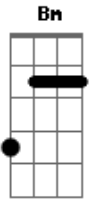

INXS - Freedom Deep

Tom: **D**

D
 Show me the way, Give away
G
 The truth, I'm looking for
D
 I need a new way, Out of here
G
 The door, Is opening

CHORUS :
Bm **D**

Freedom take me, deeper
Bm **D**
 Freedom take me, Deeper
D
 All the blue days, Gone astray
G
 The clouds, Are giving in

CHORUS :
Bm **D**
 Freedom take me, deeper
Bm **D**
 Freedom take me, Deeper

Acordes

© ukulele-chords.com

© ukulele-chords.com

© ukulele-chords.com