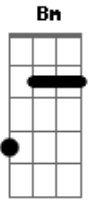

INXS - Freedom Deep

Tom: **D**

D
 Show me the way, Give away
G
 The truth, I'm looking for
D
 I need a new way, Out of here
G
 The door, Is opening

CHORUS :
Bm **D**

Freedom take me, deeper
Bm **D**
 Freedom take me, Deeper
D
 All the blue days, Gone astray
G
 The clouds, Are giving in

CHORUS :
Bm **D**
 Freedom take me, deeper
Bm **D**
 Freedom take me, Deeper

Acordes

© ukulele-chords.com

© ukulele-chords.com

© ukulele-chords.com