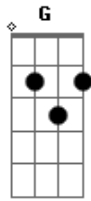

INXS - Freedom Deep

Tom: **D**

D
 Show me the way, Give away
G
 The truth, I'm looking for
D
 I need a new way, Out of here
G
 The door, Is opening

CHORUS :
Bm **D**

Freedom take me, deeper
Bm **D**
 Freedom take me, Deeper
D
 All the blue days, Gone astray
G
 The clouds, Are giving in

CHORUS :
Bm **D**
 Freedom take me, deeper
Bm **D**
 Freedom take me, Deeper

Acordes

© ukulele-chords.com

© ukulele-chords.com

© ukulele-chords.com