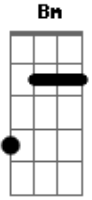

INXS - Don't Change

Tom: A
Intro: keyboard riff:
A Gbm A Gbm

A
I'm standing here...
The Gbm sky above...
Bm

See no D evil in all A directions...

Chorus:
Bm Don't change for D you
Bm Don't change a D thing for A me

At end of song, 2x of:
Gbm Don't EChange... D
Finish on A

Acordes

© ukulele-chords.com

© ukulele-chords.com

© ukulele-chords.com

© ukulele-chords.com