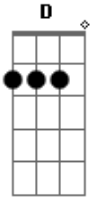

INXS - Don't Change

Tom: A
Intro: keyboard riff:
A Gbm A Gbm

A
I'm standing here...
The Gbm sky above...
Bm

See no D evil in all A directions...

Chorus:
Bm Don't change for D you
Bm Don't change a D thing for A me

At end of song, 2x of:
Gbm Don't EChange... D
Finish on A

Acordes

© ukulele-chords.com

© ukulele-chords.com

© ukulele-chords.com

© ukulele-chords.com