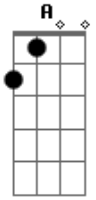

INXS - Don't Change

Tom: A
Intro: keyboard riff:
A Gbm A Gbm

A
I'm standing here...
The Gbm sky above...
Bm

See no D evil in all A directions...

Chorus:
Bm Don't change for D you
Bm Don't change a D thing for A me

At end of song, 2x of:
Gbm Don't EChange... D
Finish on A

Acordes

© ukulele-chords.com

© ukulele-chords.com

© ukulele-chords.com

© ukulele-chords.com