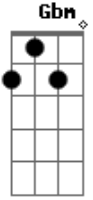

INXS - Don't Change

Tom: A
Intro: keyboard riff:
A Gbm A Gbm

A
I'm standing here...
The Gbm sky above...
Bm

See no D evil in all A directions...

Chorus:
Bm Don't change for D you
Bm Don't change a D thing for A me

At end of song, 2x of:
Gbm Don't EChange... D
Finish on A

Acordes

© ukulele-chords.com

© ukulele-chords.com

© ukulele-chords.com

© ukulele-chords.com