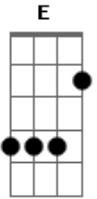

© ukulele-chords.com