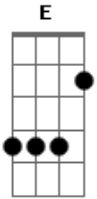

© ukulele-chords.com