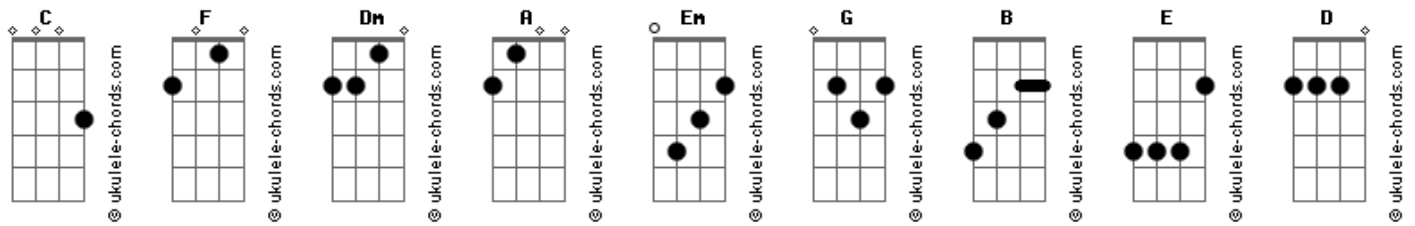

Interpol - Stella Was a Diver And She Was Always Down

Tom: C

When she walks down the street
She knows there's people watching
The building fronts are just fronts
To hide the people watching her
She once fell through the street
Down the manhole in that bad way, he-ey
The underground drip
It's just like her scuba days
Days
Daze
Days
Daze
Days
Daze
Days
She was all right 'cause the sea was so airtight she broke away
She was all right 'cause the sea was so airtight she broke away
She was all right but she can't come out tonight she broke away
She was all right 'cause the sea was so tight, air-tight
She broke away broke away
She broke away broke away
She broke away broke away
She broke away
(F Dm A)
Stella is a diver
Stella is a diver
Stella is a diver
Stella is a diver
Stella, Stella, Stella, Stella
Bottom of the ocean she dwells
Bottom of the ocean she dwells
Crevices carressed by fingers