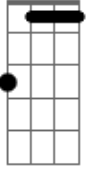

Bbn

© ukulele-chords.com