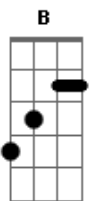

Interpol - If You Really Love Nothing

tom:

Intro: E Dbm B Abm

[Primeira Parte]

If you really love nothing
On what future do we build illusions?
If you really love nothing
Do we wait in silent glory?
If you really love nothing
What part of betrayal do you wish to deny?

[Refrão]

When I find my home
The next artery
Splendid, I bled my whole life
So it's probably a kiss
Goodbye then

(E Dbm Abm Abm)

[Segunda Parte]

If you really love nothing
Everybody's made up
Everybody's losing
If you really love nothing
Shall we sleep in silent glory?
If you really love nothing
How could you be there?
You could just leave forever

[Refrão]

When I find my home

The next artery
Splendid, I bled my whole life
So it's probably a kiss
Goodbye then
It's goodbye then
You can trace a hole upon your dress
On your dress
On your dress
On your dress

[Ponte]

Breath in it's optimal
Read and remember
The week's end grading
Better than seven other men
Wayward from women who break dimension
I know that you could just leave forever

[Refrão]

When I find my home
The next artery
Splendid, I bled my whole life
So it's gonna be a kiss
Goodbye then
This is goodbye then

[Final]

You can trace a hole upon your dress
And give me goodbye and a kiss
I see you trace that hole upon your chest
Give me goodbye and a kiss

Acordes

© ukulele-chords.com