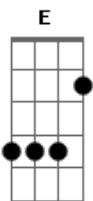

Interpol - If You Really Love Nothing

tom:

Intro: E Dbm B Abm

[Primeira Parte]

If you really love nothing
On what future do we build illusions?
If you really love nothing
Do we wait in silent glory?
If you really love nothing
What part of betrayal do you wish to deny?

[Refrão]

When I find my home
The next artery
Splendid, I bled my whole life
So it's probably a kiss
Goodbye then

(E Dbm Abm Abm)

[Segunda Parte]

If you really love nothing
Everybody's made up
Everybody's losing
If you really love nothing
Shall we sleep in silent glory?
If you really love nothing
How could you be there?
You could just leave forever

[Refrão]

When I find my home

The next artery
Splendid, I bled my whole life
So it's probably a kiss
Goodbye then
It's goodbye then
You can trace a hole upon your dress
On your dress
On your dress
On your dress

[Ponte]

Breath in it's optimal
Read and remember
The week's end grading
Better than seven other men
Wayward from women who break dimension
I know that you could just leave forever

[Refrão]

When I find my home
The next artery
Splendid, I bled my whole life
So it's gonna be a kiss
Goodbye then
This is goodbye then

[Final]

You can trace a hole upon your dress
And give me goodbye and a kiss
I see you trace that hole upon your chest
Give me goodbye and a kiss

Acordes

© ukulele-chords.com

© ukulele-chords.com

© ukulele-chords.com

© ukulele-chords.com

© ukulele-chords.com

© ukulele-chords.com

© ukulele-chords.com

© ukulele-chords.com

© ukulele-chords.com

© ukulele-chords.com