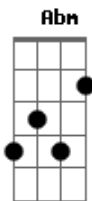

Interpol - If You Really Love Nothing

tom:

Intro: E Dbm B Abm

[Primeira Parte]

If you really love nothing
 On what future do we build illusions?
 If you really love nothing
 Do we wait in silent glory?
 If you really love nothing
 What part of betrayal do you wish to deny?

[Refrão]

When I find my home
 The next artery
 Splendid, I bled my whole life
 So it's probably a kiss
 Goodbye then

(E Dbm Abm Abm)

[Segunda Parte]

If you really love nothing
 Everybody's made up
 Everybody's losing
 If you really love nothing
 Shall we sleep in silent glory?
 If you really love nothing
 How could you be there?
 You could just leave forever

[Ponte]

Breath in it's optimal
 Read and remember
 The week's end grading
 Better than seven other men
 Wayward from women who break dimension
 I know that you could just leave forever

[Refrão]

When I find my home
 The next artery
 Splendid, I bled my whole life
 So it's gonna be a kiss
 Goodbye then
 This is goodbye then

[Final]

You can trace a hole upon your dress
 And give me goodbye and a kiss
 I see you trace that hole upon your chest
 Give me goodbye and a kiss

Acordes

© ukulele-chords.com

© ukulele-chords.com

© ukulele-chords.com