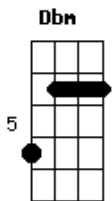

Interpol - If You Really Love Nothing

tom:

Intro: E Dbm B Abm

[Primeira Parte]

If you really love nothing
 On what future do we build illusions?
 If you really love nothing
 Do we wait in silent glory?
 If you really love nothing
 What part of betrayal do you wish to deny?

[Final]

You can trace a hole upon your dress
 And give me goodbye and a kiss
 I see you trace that hole upon your chest
 Give me goodbye and a kiss

Acordes

© ukulele-chords.com

© ukulele-chords.com

© ukulele-chords.com