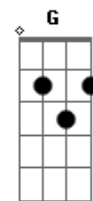

© ukulele-chords.com