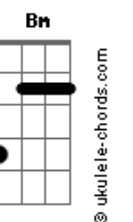

Integração Musical - Shipping Up To Johnny In a Rose Tattoo

Tom: D
Intro: Em D Em D
Em D A Em
D A Em D
Em D A Em
D Em D A

Em
I'm a sailor peg, and I lost my leg
Em D A
I climbed up the topsails, I lost my leg

(Em D A Em D Em)
(D A Em D Em D A)

D C G
I'm shipping up to Boston, (whoa oh oh)

I'm shipping up to Boston, (whoa oh oh)

I'm shipping up to Boston, (whoa oh oh)
D C G Em
I'm shipping off To find my wooden leg

Em
Johnny I hardly knew ya

(Em D A)

D C G
I'm shipping up to Boston, (whoa oh oh)

I'm shipping up to Boston, (whoa oh oh)

I'm shipping up to Boston, (whoa oh oh)

D C G Em
I'm shipping off To find my wooden leg

(Em D A)

Em
The pictures tell the story

Acordes

G
This life has many shades
D Em
I'd wake up every morning and before I'd start each day

Em
I'd take a drag from last night's cigarette

G
That smoldered in its tray