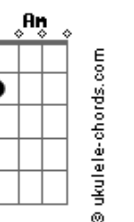

Integração Musical - Shipping Up To Johnny In a Rose Tattoo

Tom: D
Intro: Em D Em D
Em D A Em
D A Em D
Em D A Em
D Em D A

Em
I'm a sailor peg, and I lost my leg
Em D A
I climbed up the topsails, I lost my leg

Em
Johnny I hardly knew ya

(Em D A)

D C G
I'm shipping up to Boston, (whoa oh oh)

I'm shipping up to Boston, (whoa oh oh)

I'm shipping up to Boston, (whoa oh oh)

D C G Em
I'm shipping off To find my wooden leg

(Em D A)

Em
The pictures tell the story

Acordes

G
This life has many shades
D Em
I'd wake up every morning and before I'd start each day

Em
I'd take a drag from last night's cigarette

G
That smoldered in its tray