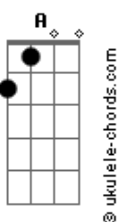

Integração Musical - Shipping Up To Johnny In a Rose Tattoo

Tom: D
Intro: Em D Em D
Em D A Em
D A Em D
Em D A Em
D Em D A

Em
I'm a sailor peg, and I lost my leg
Em D A
I climbed up the topsails, I lost my leg

(Em D A Em D Em)
(D A Em D Em D A)

D C G
I'm shipping up to Boston, (whoa oh oh)

I'm shipping up to Boston, (whoa oh oh)

I'm shipping up to Boston, (whoa oh oh)
D C G Em
I'm shipping off To find my wooden leg

Em
Johnny I hardly knew ya

(Em D A)

D C G
I'm shipping up to Boston, (whoa oh oh)

I'm shipping up to Boston, (whoa oh oh)

I'm shipping up to Boston, (whoa oh oh)

D C G Em
I'm shipping off To find my wooden leg

(Em D A)

Em
The pictures tell the story

Acordes

G
This life has many shades
D Em
I'd wake up every morning and before I'd start each day

Em
I'd take a drag from last night's cigarette

G
That smoldered in its tray