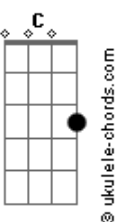

Integração Musical - Shipping Up To Johnny In a Rose Tattoo

Tom: D
Intro: Em D Em D
Em D A Em
D A Em D
Em D A Em
D Em D A

Em
I'm a sailor peg, and I lost my leg
Em D A
I climbed up the topsails, I lost my leg

(Em D A Em D Em)
(D A Em D Em D A)

D C G
I'm shipping up to Boston, (whoa oh oh)

I'm shipping up to Boston, (whoa oh oh)

I'm shipping up to Boston, (whoa oh oh)
D C G Em
I'm shipping off To find my wooden leg

Em
Johnny I hardly knew ya

(Em D A)

D C G
I'm shipping up to Boston, (whoa oh oh)

I'm shipping up to Boston, (whoa oh oh)

I'm shipping up to Boston, (whoa oh oh)

D C G Em
I'm shipping off To find my wooden leg

(Em D A)

Em
The pictures tell the story

Acordes

G
This life has many shades
D Em
I'd wake up every morning and before I'd start each day

Em
I'd take a drag from last night's cigarette

G
That smoldered in its tray