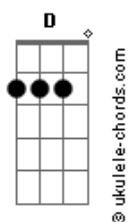

Integração Musical - Shipping Up To Johnny In a Rose Tattoo

Tom: D
Intro: Em D Em D
Em D A Em
D A Em D
Em D A Em
D Em D A

Em
I'm a sailor peg, and I lost my leg
Em D A
I climbed up the topsails, I lost my leg

(Em D A Em D Em)
(D A Em D Em D A)

D C G
I'm shipping up to Boston, (whoa oh oh)

I'm shipping up to Boston, (whoa oh oh)

I'm shipping up to Boston, (whoa oh oh)
D C G Em
I'm shipping off To find my wooden leg

Em
Johnny I hardly knew ya

(Em D A)

D C G
I'm shipping up to Boston, (whoa oh oh)

I'm shipping up to Boston, (whoa oh oh)

I'm shipping up to Boston, (whoa oh oh)

D C G Em
I'm shipping off To find my wooden leg

(Em D A)

Em
The pictures tell the story

Acordes

G
This life has many shades
D Em
I'd wake up every morning and before I'd start each day

Em
I'd take a drag from last night's cigarette

G
That smoldered in its tray