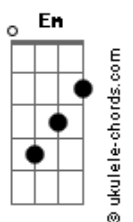

Integração Musical - Shipping Up To Johnny In a Rose Tattoo

Tom: D
Intro: Em D Em D
Em D A Em
D A Em D
Em D A Em
D Em D A

Em
I'm a sailor peg, and I lost my leg
Em D A
I climbed up the topsails, I lost my leg

(Em D A Em D Em)
(D A Em D Em D A)

D C G
I'm shipping up to Boston, (whoa oh oh)

I'm shipping up to Boston, (whoa oh oh)

I'm shipping up to Boston, (whoa oh oh)
D C G Em
I'm shipping off To find my wooden leg

Em
Johnny I hardly knew ya

(Em D A)

D C G
I'm shipping up to Boston, (whoa oh oh)

I'm shipping up to Boston, (whoa oh oh)

I'm shipping up to Boston, (whoa oh oh)

D C G Em
I'm shipping off To find my wooden leg

(Em D A)

Em
The pictures tell the story

Acordes

G
This life has many shades
D Em
I'd wake up every morning and before I'd start each day

Em
I'd take a drag from last night's cigarette

G
That smoldered in its tray