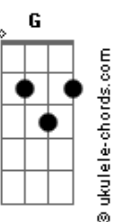

Integração Musical - Shipping Up To Johnny In a Rose Tattoo

Tom: D
Intro: Em D Em D
Em D A Em
D A Em D
Em D A Em
D Em D A

Em
I'm a sailor peg, and I lost my leg
Em D A
I climbed up the topsails, I lost my leg

(Em D A Em D Em)
(D A Em D Em D A)

D C G
I'm shipping up to Boston, (whoa oh oh)

I'm shipping up to Boston, (whoa oh oh)

I'm shipping up to Boston, (whoa oh oh)
D C G Em
I'm shipping off To find my wooden leg

Em
Johnny I hardly knew ya

(Em D A)

D C G
I'm shipping up to Boston, (whoa oh oh)

I'm shipping up to Boston, (whoa oh oh)

I'm shipping up to Boston, (whoa oh oh)

D C G Em
I'm shipping off To find my wooden leg

(Em D A)

Em
The pictures tell the story

Acordes

G
This life has many shades
D Em
I'd wake up every morning and before I'd start each day

Em
I'd take a drag from last night's cigarette

G
That smoldered in its tray