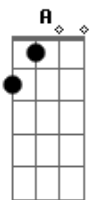

Integração Musical - Easy Like a Sunday Morning

Tom: A

(forma dos acordes no tom de G)
Capostrate na 2ª casa

[Primeira Parte]

G Bm
Know it sounds funny
G Am D7
But I just can't stand the pain
G Bm Am D7
Girl I'm leaving you tomorrow
G Bm
Seems to me girl you know
Am D7
I've done all I can
G Bm Am
You see I beg, stole and I borrowed
C
Yeah, uh

[Refrão]

G Bm Am
That's why I'm easy
G Bm Am
I'm easy like sunday morning
G Bm Am
It's why I'm easy
Easy like

[Segunda Parte]

G Bm Am
Sunday morning rain is falling
G Bm Am
Steal some covers share some skin
G Bm Am

Clouds are shrouding us in moments unforgettable

G Bm Am
You twist to fit the mold that I am in
[Ponte]

G Bm Am
But things just get so crazy living life gets hard to do
G Bm Am
And I would gladly hit the road get up and go if I knew
G Bm Am
That some day it would lead me back to you
G Bm Am
That some day it would lead me back to you

[Refrão]

G Bm Am G Bm Am
That may be all I need In darkness she is all I see
G Bm Am
Come and rest your bones with me
G Bm Am
Driving slow on Sunday Morning and I never want to leave

[Refrão]

G Bm Am
That's why I'm easy
(That may be all I need)
G Bm Am D7
I'm easy like sunday morning
(In darkness she is all I see)
G Bm Am
It's why I'm easy
(Come and rest your bones with me)
G Bm Am
Driving slow on Sunday Morning and I never want to leave
(Easy like a Sunday Morning)

Acordes

© ukulele-chords.com