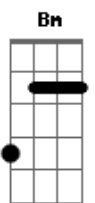

© ukulele-chords.com