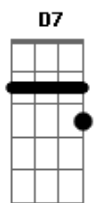

© ukulele-chords.com