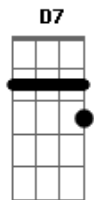

© ukulele-chords.com