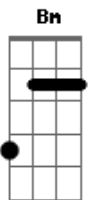

© ukulele-chords.com