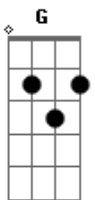

© ukulele-chords.com