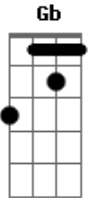

© ukulele-chords.com