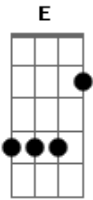

© ukulele-chords.com