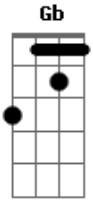

© ukulele-chords.com