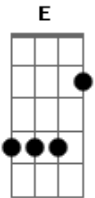

© ukulele-chords.com