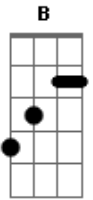

Inoue Joe - Closer (naruto Shippuuden Opening 4)

Tom: B

mi jika ni arumono
Gb B Abm
tsune ni ki wo tsukete inaito
E
amari ni chikasugite
Gb B Abm
miushinatte shimai sou

(BRIDGE):
E...F#...B

B Bb Abm
anata ga saikin taiken shita
Gb B E
shiawase wa ittai nan desu ka
Eb Db
megumare sugite ite
Gb Bb B
omoi dasenai kamo

B Bb Abm
ima koko ni iru koto
Gb B E
iki wo shite iru koto
Eb Db
tada sore dake no koto ga
Gb
kiseki da to kizuku

(REFRÃO)

E
mi jika ni arumono
Gb B Abm
tsune ni ki wo tsukete inaito
E
amari ni chikasugite
Gb B Abm
miushinatte shimai sou
E Gb
you know the closer you get to something
Eb E
the tougher it is to see it
E Gb
and I'll never take it for granted

E
oitsuzuketekita yume
Gb B Abm
akirame zuni susume yo nante
E
kirei koto wo ieru hodo
Gb B Abm
nanimo deki chai nai kedo

E Gb
hitonigiri no yuuki wo mune ni
Eb E
ashita wo ikinukuta meni
E Gb
and I'll never take it for granted
B
let's go

Acordes

© ukulele-chords.com