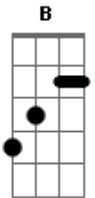

Inoue Joe - Closer (naruto Shippuuden Opening 4)

Tom: B

mi jika ni arumono
tsune ni ki wo tsukete inaito
amari ni chikasugite
miushinatte shimai sou

(BRIDGE):
E....F#....B

anata ga saikin taiken shita
shiawase wa ittai nan desu ka
megumare sugite ite
omoi dasenai kamo

ima koko ni iru koto
iki wo shite iru koto
tada sore dake no koto ga
kiseki da to kizuku

(REFRÃO)

mi jika ni arumono
tsune ni ki wo tsukete inaito
amari ni chikasugite
miushinatte shimai sou
you know the closer you get to something
the tougher it is to see it
and I'll never take it for granted
oitsuzuketekita yume
akirame zuni susume yo nante
kirei koto wo ieru hodo
nanimo deki chai nai kedo
hitonigiri no yuuki wo mune ni
ashita wo ikinukuta meni
and I'll never take it for granted
let's go

Acordes

© ukulele-chords.com