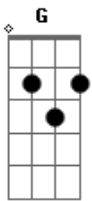

© ukulele-chords.com