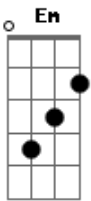

Inner Circle - Baby I Love Your Way

Tom: C

(Batida Lenta)

G D Em
Shadows grow so long before my eyes

C F
And they're moving across the page

G D Em
Suddenly the day turns into night

F F
Far away from the city

Bm Em
Don't hesitate

C D
'Cause your love won't wait

(refrão)

G D Am C
Ooh baby I love your way (everyday)

G D Am C
Wanna tell you I love your way

G D C Am C
Wanna be with you night and day

Am Gb
Moon appears to shine and light the sky

F Dm
With the help of some fireflies

Am Gb
Wonder how they have the power to shine, shine, shine

F Dm
I can see them under the pine

Gb Am
Don't hesitate (la vida)
F Dm
Cause your love won't wait

(refrão)

(solo de sax)

F Dm
Out of season

F Bm
Don't hesitate

F Dm
Cause your love won't wait

(refrão)

Acordes

© ukulele-chords.com

© ukulele-chords.com

© ukulele-chords.com