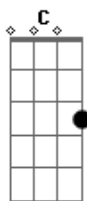

Inner Circle - Baby I Love Your Way

Tom: C

(Batida Lenta)

G D Em
Shadows grow so long before my eyes

C F
And they're moving across the page

G D Em
Suddenly the day turns into night

F F
Far away from the city

Bm Em
Don't hesitate

C D
'Cause your love won't wait

(refrão)

G D Am C
Ooh baby I love your way (everyday)

G D Am C
Wanna tell you I love your way

G D C Am C
Wanna be with you night and day

Am Gb
Moon appears to shine and light the sky

F Dm
With the help of some fireflies

Am Gb
Wonder how they have the power to shine, shine, shine

F Dm
I can see them under the pine

Gb Am
Don't hesitate (la vida)

F Dm
Cause your love won't wait

(refrão)

(solo de sax)

Gb Am
Well don't hesitate

F Dm
Cause your love won't wait

(arpejado)

Am Gb
I can see the sunset in your eyes

F Dm
Brown and gray, blue besides

F Dm
Clouds are stalking islands in the sun

Am Gb
I wish I could buy one

F Dm
Out of season

F Bm
Don't hesitate

F Dm
Cause your love won't wait

(refrão)

Acordes

© ukulele-chords.com