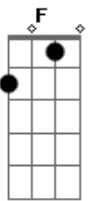

© ukulele-chords.com