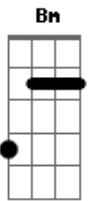

© ukulele-chords.com