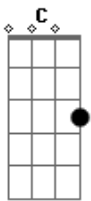

Inner Circle - Baby I Love Your Way

Tom: C

(Batida Lenta)

G D Em
Shadows grow so long before my eyes

C F
And they're moving across the page

G D Em
Suddenly the day turns into night

F F
Far away from the city

Bm Em
Don't hesitate

C D
'Cause your love won't wait

(refrão)

G D Am C
Ooh baby I love your way (everyday)

G D Am C
Wanna tell you I love your way

G D C Am C
Wanna be with you night and day

Am Gb
Moon appears to shine and light the sky

F Dm
With the help of some fireflies

Am Gb
Wonder how they have the power to shine, shine, shine

F Dm
I can see them under the pine

Gb Am
Don't hesitate (la vida)
F Dm
Cause your love won't wait

(refrão)

(solo de sax)

Gb Am
Well don't hesitate
F Dm
Cause your love won't wait

(arpejado)

Am Gb
I can see the sunset in your eyes

F Dm
Brown and gray, blue besides

F Dm
Clouds are stalking islands in the sun

Am Gb
I wish I could buy one

F Dm
Out of season

F Bm
Don't hesitate

F Dm
Cause your love won't wait

(refrão)

Acordes

© ukulele-chords.com