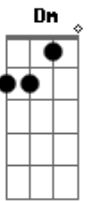

© ukulele-chords.com