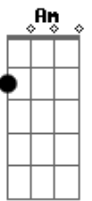

© ukulele-chords.com