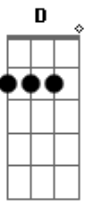

F Dm
With the help of some fireflies

Am Gb
Wonder how they have the power to shine, shine, shine

F Dm
I can see them under the pine

Gb Am
Don't hesitate (la vida)
F Dm
Cause your love won't wait

(refrão)

(solo de sax)

F Dm
Out of season

F Bm
Don't hesitate

F Dm
Cause your love won't wait

(refrão)

Acordes

© ukulele-chords.com

© ukulele-chords.com

© ukulele-chords.com