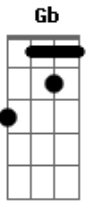

© ukulele-chords.com