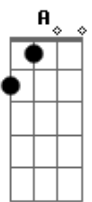

(E A E A E A)
(E A E A)

E
You're in my head in my head
A
It won't always be like this
E
Honey I'll be dead when I'm dead
A
It won't always be like this
(E)

Acordes

© ukulele-chords.com

© ukulele-chords.com