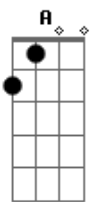

(E A E A E A)
(E A E A)
E
You're in my head in my head
A
It won't always be like this
E
Honey I'll be dead when I'm dead
A
It won't always be like this
(E)

Acordes

© ukulele-chords.com

© ukulele-chords.com