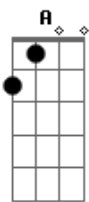

(E A E A E A)
(E A E A)

E
You're in my head in my head
A
It won't always be like this
E
Honey I'll be dead when I'm dead
A
It won't always be like this
(E)

Acordes

© ukulele-chords.com

© ukulele-chords.com