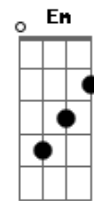

Information Society - Crybaby

tom:
 B (forma dos acordes no tom de A)
 Capotraste na 2ª casa
 Intro: A F A F A
 A F A F A Dm

A Dm A
 If I could say I still loved you, I would do it
 Dm
 For you
 A Dm A
 And if I could say that I'd be true, I would do it
 Dm
 You know I would do it

E D
 But I can't ignore
 E D
 The lives I've lived before
 E D
 And you will find
 C B
 That you can't change my mind

A Em G D
 So cry, baby, cry, I don't care anymore
 A Em G D
 Cry, baby, cry, ?cuz I'm out the door
 (A F A)
 (F A F)

© ukulele-chords.com

© ukulele-chords.com

E D
 What can you say?
 C B
 I'm still running away

A Em G D
 So cry, baby, cry, I don't care anymore
 A Em G D
 Cry, baby, cry, ?cause I'm out the door
 A Em G D
 Cry, baby, cry, turn your gray skies blue
 A Em G D
 Cry, baby, cry, 'cause I'm over you