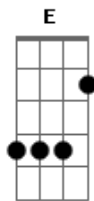

© ukulele-chords.com