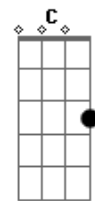

© ukulele-chords.com