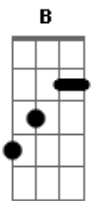

Information Society - Crybaby

tom:
B (forma dos acordes no tom de A)
Capotraste na 2ª casa
Intro: A F A F A
A F A F A Dm

A Dm A
If I could say I still loved you, I would do it
Dm
For you
A Dm A
And if I could say that I'd be true, I would do it
Dm
You know I would do it

E D
But I can't ignore
E D
The lives I've lived before
E D
And you will find
C B
That you can't change my mind

A Em G D
So cry, baby, cry, I don't care anymore
A Em G D
Cry, baby, cry, ?cuz I'm out the door
(A F A)
(F A F)

A F A
If I could stop the hands of time, I would do it
F
On a dime
A F A
And if I could say that you're still mine, I would do it
F
You know I would do it

[Ponte]

E D
But life goes on
E D
And I am already gone

Acordes

© ukulele-chords.com