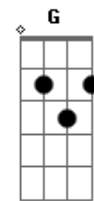

Information Society - Crybaby

tom:
 B (forma dos acordes no tom de A)
 Capotraste na 2ª casa
 Intro: A F A F A
 A F A F A Dm

A Dm A
 If I could say I still loved you, I would do it
 Dm
 For you
 A Dm A
 And if I could say that I'd be true, I would do it
 Dm
 You know I would do it

E D
 But I can't ignore
 E D
 The lives I've lived before
 E D
 And you will find
 C B
 That you can't change my mind

A Em G D
 So cry, baby, cry, I don't care anymore
 A Em G D
 Cry, baby, cry, ?cuz I'm out the door
 (A F A)
 (F A F)

© ukulele-chords.com

© ukulele-chords.com

E D
 What can you say?
 C B
 I'm still running away

A Em G D
 So cry, baby, cry, I don't care anymore
 A Em G D
 Cry, baby, cry, ?cause I'm out the door
 A Em G D
 Cry, baby, cry, turn your gray skies blue
 A Em G D
 Cry, baby, cry, 'cause I'm over you