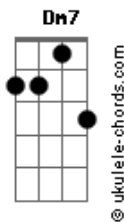

Infinity's Song - No One Comes Close

tom:

Intro: Eb7M Bb Dm7

Eb7M Dm7
You are a shining star

Eb7M
I didn't know your kind

Dm A
Even in this instant

Eb7M Dm7
Gorgeous falls short as a description

Eb7M Dm7
For you, I'll go the distance

Eb7M
No one even comes close

F
Close to you

Dm7
No one even comes close

Gm Gm F
Close to you

Eb7M
No one even comes close

F
Close to you

Dm7 Gm F
No one even comes close

Eb7M Dm7

Acordes

You are a work of art
Eb7M Dm7
I lose my breath every time I see you

Eb7M
I lose my breath every time I see you

Dm7 Eb7M
Every painted color, every painted color

Dm7
A reflection of what's inside you, a reflection of what's