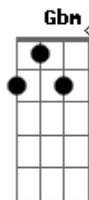

© ukulele-chords.com