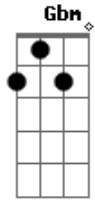

© ukulele-chords.com