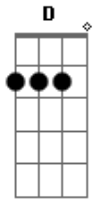

© ukulele-chords.com

© ukulele-chords.com