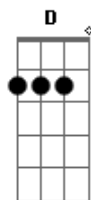

© ukulele-chords.com