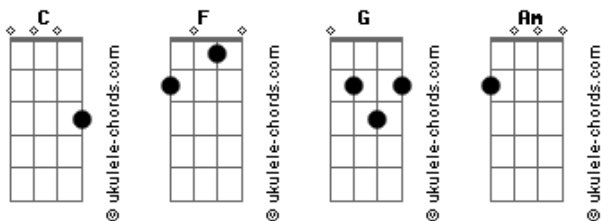

Incubus - Talk Shows On Mute (versão 2)

Tom: C

VERSOS

REFRÃO

F G
 E|-1---3-
 B|-1---3-
 G|-2---4-
 D|-3---5-
 A|-3---5-
 E|-x---x-

SOLO

C Am
 Take a bow, pack on powder, wash 'em out with buzzing lights
 C Am
 Pay an audience to care, "impress me" personality
 C Am
 Still and transfixed, the electric sheep are dreaming of your face
 C Am
 Enjoy you from the chemical, comfort all America

F G

Acordes

Yeah, three, two, one: lights, camera, transaction

C Am
 Quick, your time is almost up, make 'em forget that they're the moth

C Am
 Edging in towards the flame, burn into obscurity

C Am
 Still and transfixed, the electric sheep but dreaming up your fate

C Am
 We judge you from the card castle, comfort all America

F G
 Yeah, three, two, one: lights, camera, yeh

F G
 Yeah, three, two, one: lights, camera, transaction

F G
 Yeah, three, two, one: lights, camera, transaction