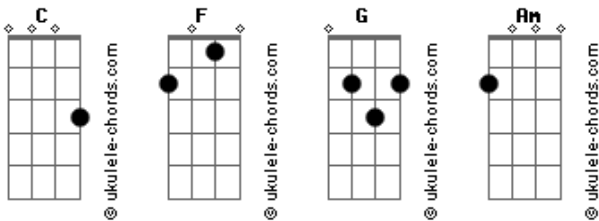

Incubus - Talk Shows On Mute (versão 2)

Tom: C

VERSOS

REFRÃO

F G
 E|-1---3-
 B|-1---3-
 G|-2---4-
 D|-3---5-
 A|-3---5-
 E|-x---x-

SOLO

C Am
 Take a bow, pack on powder, wash 'em out with buzzing lights
 C Am
 Pay an audience to care, "impress me" personality
 C Am
 Still and transfixed, the electric sheep are dreaming of your face
 C Am
 Enjoy you from the chemical, comfort all America

F G

Acordes

Yeah, three, two, one: lights, camera, transaction

C Am
 Quick, your time is almost up, make 'em forget that they're the moth

C Am
 Edging in towards the flame, burn into obscurity

C Am
 Still and transfixed, the electric sheep but dreaming up your fate

C Am
 We judge you from the card castle, comfort all America

F G
 Yeah, three, two, one: lights, camera, yeh

F G
 Yeah, three, two, one: lights, camera, transaction

F G
 Yeah, three, two, one: lights, camera, transaction