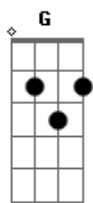

Incubus - Drive

Tom: G

Intro: 4x: Em Em7 C A7

Em Em7 C A7
Sometimes, I feel the fear of
Em Em7 C A7
Uncertainty stinging clear.
Em Em7 C
And I can't help but ask myself
A7 Em
How much i'll let the fear
Em7 C A7
Take the wheel and steer.

C A7
It's driven me before,
C
And it seems to have a vague,
A7 C
Haunting mass appeal.

A7
But lately I
C
Am beginning to find that I
A7
Should be the one behind the wheel.

Refrão:
Em Em7 C A7 Em Em7
Whatever tomorrow brings, I'll be there
C A7
With open arms and open eyes.

C A7
It's driven me before,
C
And it seems to be the way
A7 C
That everyone else gets around.
A7
But lately i'm beginning to find that
C A7
When i drive myself my light is found.

Refrão

Base solo: Em Em7 C A7

C A7 C
Would you choose water over wine...
A7
Hold the wheel and drive?

Refrão

Em Em7 C A7

Acordes

© ukulele-chords.com

© ukulele-chords.com

© ukulele-chords.com

© ukulele-chords.com