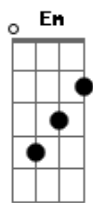

Incubus - Drive

Tom: G

Intro: 4x: Em Em7 C A7

Em Em7 C A7
Sometimes, I feel the fear of
Em Em7 C A7
Uncertainty stinging clear.
Em Em7 C
And I can't help but ask myself
A7 Em
How much i'll let the fear
Em7 C A7
Take the wheel and steer.

C A7
It's driven me before,
C
And it seems to have a vague,
A7 C
Haunting mass appeal.

A7
But lately I
C
Am beginning to find that I
A7
Should be the one behind the wheel.

Refrão:
Em Em7 C A7 Em Em7
Whatever tomorrow brings, I'll be there
C A7
With open arms and open eyes.

C A7
It's driven me before,
C
And it seems to be the way
A7 C
That everyone else gets around.
A7
But lately i'm beginning to find that
C A7
When i drive myself my light is found.

Refrão

Base solo: Em Em7 C A7

C A7 C
Would you choose water over wine...
A7
Hold the wheel and drive?

Refrão

Em Em7 C A7

Acordes

© ukulele-chords.com

© ukulele-chords.com

© ukulele-chords.com

© ukulele-chords.com