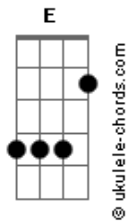

Incubus - Consequence

Tom: E

tabbed by:Staind_14s
standard tuning (EADGBe)
Intro: and verse riff

riff continued

-0-0-
-4-4/
-0-0-
-2-2/
-3-3/

...before your son becomes a man...

continued...

verse-play the same riff all over again
...one of the walking dead...

...you better think fast...

...bigger than...

Acordes

...me...

Solo

---9-----
--11 bend 1 full step and keep for a while like that--

-----

solo continued

--16 bend also 1 full step and keep it bend for awhile

-----

outro

4th time finish it like this