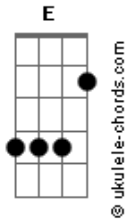

Incubus - Consequence

Tom: E

tabbed by:Staind_14s
standard tuning (EADGBe)
Intro: and verse riff

riff continued

-0-0-
-4-4/
-0-0-
-2-2/
-3-3/

...before your son becomes a man...

continued...

verse-play the same riff all over again
...one of the walking dead...

...you better think fast...

...bigger than...

Acordes

...me...

Solo

---9-----
--11 bend 1 full step and keep for a while like that--

-----

solo continued

--16 bend also 1 full step and keep it bend for awhile

-----

outro

4th time finish it like this