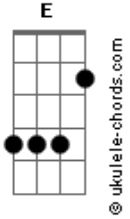

Incubus - Consequence

Tom: E

tabbed by:Staind_14s
standard tuning (EADGBe)
Intro: and verse riff

riff continued

-0-0-
-4-4/
-0-0-
-2-2/
-3-3/

...before your son becomes a man...

continued...

verse-play the same riff all over again
...one of the walking dead...

...you better think fast...

...bigger than...

Acordes

...me...

Solo

---9-----
--11 bend 1 full step and keep for a while like that--

-----

solo continued

--16 bend also 1 full step and keep it bend for awhile

-----

outro

4th time finish it like this