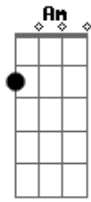

© ukulele-chords.com