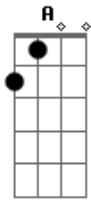

© ukulele-chords.com