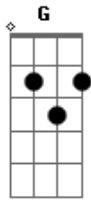

© ukulele-chords.com