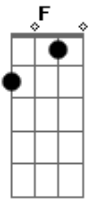

© ukulele-chords.com