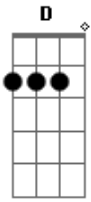

© ukulele-chords.com