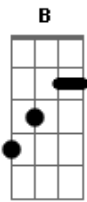

© ukulele-chords.com