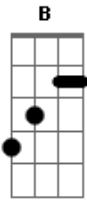

© ukulele-chords.com