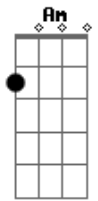

Immaculate Fools - Stop Now

tom:

Am

Intro: Am C G

Am C G
Hard times wonder if there'll ever be

Am C G
Good times slim chance

Am C
Hit the deck I need eyes

G Am
In the back of my head

C G
Think fast, it's a slow dive

F
One world

C G
Will there ever be

F
One heart

C G
Will there ever be

F
One voice

C G F
Stop pushing us around

Acordes