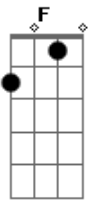

© ukulele-chords.com

Am C G
Stop now

Am C G
I'm hit hard every time I hear about

Am C G
Government there's no change

Am C G
There's no charge for thinking for yourself

Am C G
It's no crime to hit back

F
One world

C G
Will there ever be

F
One heart

C G
Will there ever be

F
One voice

C G F
Stop pushing us around

Am C G
Stop now