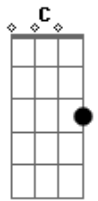

Immaculate Fools - Stop Now

tom:

Am

Intro: Am C G

Am C G
Hard times wonder if there'll ever be

Am C G
Good times slim chance

Am C
Hit the deck I need eyes

G Am
In the back of my head

C G
Think fast, it's a slow dive

F
One world

C G
Will there ever be

F
One heart

C G
Will there ever be

F
One voice

C G F
Stop pushing us around

Acordes

© ukulele-chords.com

© ukulele-chords.com

© ukulele-chords.com

© ukulele-chords.com

Am C G
Stop now

Am C G
I'm hit hard every time I hear about

Am C G
Government there's no change

Am C G
There's no charge for thinking for yourself