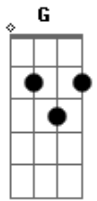

Immaculate Fools - Stop Now

tom:

Am

Intro: Am C G

Am C G
Hard times wonder if there'll ever be

Am C G
Good times slim chance

Am C
Hit the deck I need eyes

G Am
In the back of my head

C G
Think fast, it's a slow dive

F
One world

C G
Will there ever be

F
One heart

C G
Will there ever be

F
One voice

C G F
Stop pushing us around

Acordes

© ukulele-chords.com

© ukulele-chords.com

© ukulele-chords.com

© ukulele-chords.com

Am C G
Stop now

Am C G
I'm hit hard every time I hear about

Am C G
Government there's no change

Am C G
There's no charge for thinking for yourself