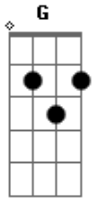

© ukulele-chords.com