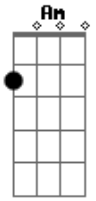

Immaculate Fools - Stop Now

tom:

Am

Intro: Am C G

Am C G
Hard times wonder if there'll ever be

Am C G
Good times slim chance

Am C
Hit the deck I need eyes

G Am
In the back of my head

C G
Think fast, it's a slow dive

F
One world

C G
Will there ever be

F
One heart

C G
Will there ever be

F
One voice

C G F
Stop pushing us around

Acordes

© ukulele-chords.com