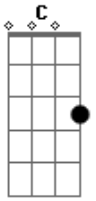

© ukulele-chords.com