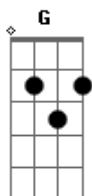

Imany - Don't Be So Shy

tom:

Intro: Am Dm F G Am

[Primeira Parte]

Am
Take a breath
Dm
Rest your head
F
Close your eyes
G Am
You're alright

Am
Just lay down
Dm
Turn my side
F
Do you feel my heat
G Am
On your skin

[Refrão]

Am
Take off your clothes
Dm
Blow out the fire
F
Don't be so shy
G
You're right
Am
You're right

Am
Take off my clothes
Dm
Oh bless me father
F
Don't ask me why
G
You're right
Am
You're right

[Segunda Parte]

Am
Home, I stay
Dm
I'm in, come in
F
Do you feel my hips
G Am
In your hands

Am
And I'm laying down
Dm
By your side
F
I taste the sweet

G Am
Of your skin

[Refrão]

Am
Take off your clothes
Dm
Blow out the fire
F
Don't be so shy
G
You're right
Am
You're right

Am
Take off my clothes
Dm
Oh bless me father
F
Don't ask me why
G
You're right
Am
You're right

[Ponte]

F
In my heart dress
G Am
Raise so much faster
F G Am
I drawn myself in holy water
F
And both my eyes
G Am
Just got so much brighter
F
And I saw God
E
Oh yeah so much closer

[Terceira Parte]

Am
In the dark
Dm
I see your smile
F
Do you feel my heat
G Am
On my skin

[Refrão]

Am
Take off your clothes
Dm
Blow out the fire
F
Don't be so shy
G
You're right
Am
You're right

Acordes

© ukulele-chords.com

© ukulele-chords.com

© ukulele-chords.com

© ukulele-chords.com

© ukulele-chords.com