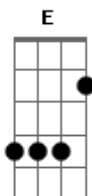

© ukulele-chords.com