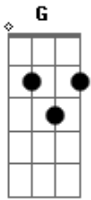

Imagine Dragons - Underdog

Tom: G

G D
Early morning take me over

Em C
Father, father, father

C
Take me to the top

G D
Early morning wake me up

Em C
Father, father, father

C
This is not enough

Refrão x2

G D
Hey, that sounds like my luck

Em
I get the short end of it

C
Oh I love to be

G
I love to be the underdog

G D
Early evening settle down

Em C
Father, father, father

C
Who am I to blame?

G D
Early evening hush me over

Em C
Father, father, father

C
Are we just the same?

Acordes

© ukulele-chords.com