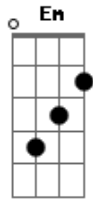

# Imagine Dragons - Underdog

Tom: G

G D  
Early morning take me over

Em C  
Father, father, father

C  
Take me to the top

G D  
Early morning wake me up

Em C  
Father, father, father

C  
This is not enough

G D  
Early evening hush me over

Em C  
Father, father, father

C  
Are we just the same?