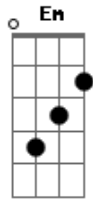

Imagine Dragons - Underdog

Tom: G

G D
Early morning take me over

Em C
Father, father, father

C
Take me to the top

G D
Early morning wake me up

Em C
Father, father, father

C
This is not enough

Refrão x2

G D
Hey, that sounds like my luck

Em
I get the short end of it

C
Oh I love to be

G
I love to be the underdog

G D
Early evening settle down

Em C
Father, father, father

C
Who am I to blame?

G D
Early evening hush me over

Em C
Father, father, father

C
Are we just the same?

Acordes

© ukulele-chords.com

© ukulele-chords.com

© ukulele-chords.com

© ukulele-chords.com