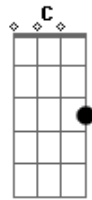

G D
Early evening hush me over

Em C
Father, father, father

C
Are we just the same?

Acordes

© ukulele-chords.com

© ukulele-chords.com

© ukulele-chords.com

© ukulele-chords.com