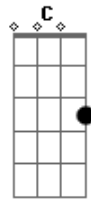

G D
Early evening hush me over

Em C
Father, father, father

C
Are we just the same?

Acordes

© ukulele-chords.com

© ukulele-chords.com

© ukulele-chords.com

© ukulele-chords.com