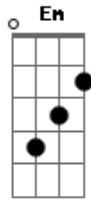

Imagine Dragons - Underdog

Tom: G

G D
Early morning take me over

Em C
Father, father, father

C
Take me to the top

G D
Early morning wake me up

Em C
Father, father, father

C
This is not enough

Refrão x2

G D
Hey, that sounds like my luck

Em
I get the short end of it

C
Oh I love to be

G
I love to be the underdog

G D
Early evening settle down

Em C
Father, father, father

C
Who am I to blame?

G D
Early evening hush me over

Em C
Father, father, father

C
Are we just the same?

Acordes

© ukulele-chords.com

© ukulele-chords.com

© ukulele-chords.com

© ukulele-chords.com