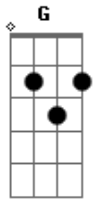

Imagine Dragons - Underdog

Tom: G

G D
Early morning take me over

Em C
Father, father, father

C
Take me to the top

G D
Early morning wake me up

Em C
Father, father, father

C
This is not enough

Refrão x2

G D
Hey, that sounds like my luck

Em
I get the short end of it

C
Oh I love to be

G
I love to be the underdog

G D
Early evening settle down

Em C
Father, father, father

C
Who am I to blame?

G D
Early evening hush me over

Em C
Father, father, father

C
Are we just the same?

Acordes

© ukulele-chords.com