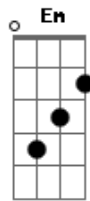

© ukulele-chords.com