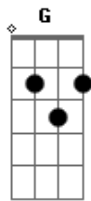

Imagine Dragons - Thunder

Tom: C

G
Just a young gun with a quick fuse
I was uptight, wanna let loose
Em
I was dreaming of bigger things
C
And wanna leave my own life behind
G
Not a yes sir, not a follower

Fit the box, fit the mold
Em
Have a seat in the foyer, take a number
C
I was lightning before the thunder

[Refrão]

G
Thunder, feel the thunder
Lightning then the thunder
Em
Thunder, feel the thunder
Lightning then the thunder
C
Thunder, thunder
Thunder

G
Kids were laughing in my classes
While I was scheming for the masses

Em
Who do you think you are?
C
Dreaming 'bout being a big star

G
They say you're basic, they say you're easy
You're always riding in the backseat

Em
Now I'm smiling from the stage

C
While you were clapping in the nose bleeds

[Refrão]

G
Thunder, feel the thunder
Lightning then the thunder
Em
Thunder, feel the thunder
Lightning then the thunder
C
Thunder, thunder
Thunder

[Ponte]

G
Thunder, feel the thunder
Lightning then the thunder, thunder

[Refrão]

G
Thunder, feel the thunder
Lightning then the thunder
Em
Thunder, feel the thunder
Lightning then the thunder
C
Thunder, thunder
Thunder

G
Thunder, feel the thunder
Lightning then the thunder
Em
Thunder, feel the thunder
Lightning then the thunder
C
Thunder, thunder
Thunder

Acordes

© ukulele-chords.com

© ukulele-chords.com

© ukulele-chords.com