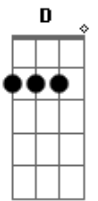

© ukulele-chords.com