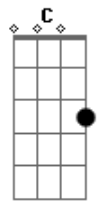

© ukulele-chords.com