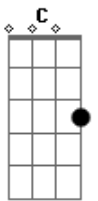

© ukulele-chords.com