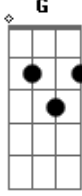

G

© ukulele-chords.com