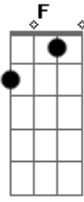

Never could fill the void

C G Am
F C G
C G
I'm gonna get ready
Am
For the rain to fall heavy
F C
Let it fall, fall
G
Let it fall upon my head

C G
All my life, I've been living in the fast lane
F
Can't slow down, I'm a rolling freight train
C G
One more time, gotta start all over
F
Can't slow down, I'm a lone red rover

C G
Woah How did it come to this?
F
Woah Love is a polaroid
C G F
Woah Better in a picture

Never could fill the void

(C G Am) até acabar
(C)

Acordes

Db

© ukulele-chords.com

C

© ukulele-chords.com