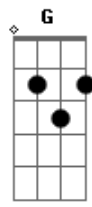

Imagine Dragons - Polaroid

Tom: Db

(com acordes na forma de Capotraste na 1ª casa C)

C C
I'm a reckless mistake
C C
I'm a cold nights intake
C C
I'm a one night too long
I'm a come on too strong

C
All my life, I've been living in the fast lane
F
Can't slow down, I'm a rolling freight train
C
One more time, gotta start all over
F
Can't slow down, I'm a lone red rover
(C G F) 2x

C G
All my life, I've been living in the fast lane
F
Can't slow down, I'm a rolling freight train
C G
One more time, gotta start all over
F
Can't slow down, I'm a lone red rover

C G
Woah How did it come to this?
F
Woah Love is a polaroid
C G F
Woah Better in a picture

Never could fill the void

C G Am
F C G
C G
I'm gonna get ready
Am
For the rain to fall heavy
F C
Let it fall, fall
G
Let it fall upon my head

C G
All my life, I've been living in the fast lane
F
Can't slow down, I'm a rolling freight train
C G
One more time, gotta start all over
F
Can't slow down, I'm a lone red rover

C G
Woah How did it come to this?
F
Woah Love is a polaroid
C G F
Woah Better in a picture

Never could fill the void

(C G Am) até acabar
(C)

Acordes

© ukulele-chords.com

© ukulele-chords.com

© ukulele-chords.com