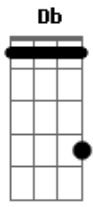

C G
All my life, I've been living in the fast lane
F
Can't slow down, I'm a rolling freight train
C G
One more time, gotta start all over
F
Can't slow down, I'm a lone red rover

C G
Woah How did it come to this?
F
Woah Love is a polaroid
C G F
Woah Better in a picture

Never could fill the void

C G Am
F C G
C G
I'm gonna get ready
Am
For the rain to fall heavy
F C
Let it fall, fall
G
Let it fall upon my head

C G
All my life, I've been living in the fast lane
F
Can't slow down, I'm a rolling freight train
C G
One more time, gotta start all over
F
Can't slow down, I'm a lone red rover

C G
Woah How did it come to this?
F
Woah Love is a polaroid
C G F
Woah Better in a picture

Never could fill the void

(C G Am) até acabar
(C)

Acordes

© ukulele-chords.com

© ukulele-chords.com

© ukulele-chords.com