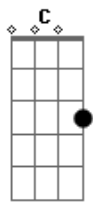

Never could fill the void

C G Am
F C G
C G
I'm gonna get ready
Am
For the rain to fall heavy
F C
Let it fall, fall
G
Let it fall upon my head

C G
All my life, I've been living in the fast lane
F
Can't slow down, I'm a rolling freight train
C G
One more time, gotta start all over
F
Can't slow down, I'm a lone red rover

C G
Woah How did it come to this?
F
Woah Love is a polaroid
C G F
Woah Better in a picture

Never could fill the void

(C G Am) até acabar
(C)

Acordes

© ukulele-chords.com

© ukulele-chords.com

© ukulele-chords.com