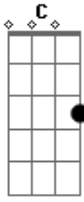

© ukulele-chords.com

© ukulele-chords.com

© ukulele-chords.com

© ukulele-chords.com

© ukulele-chords.com