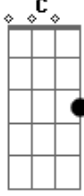

Never could fill the void

C G Am
F C G
C G
I'm gonna get ready
Am
For the rain to fall heavy
F C
Let it fall, fall
G
Let it fall upon my head

C G
All my life, I've been living in the fast lane
F
Can't slow down, I'm a rolling freight train
C G
One more time, gotta start all over
F
Can't slow down, I'm a lone red rover

C G
Woah How did it come to this?
F
Woah Love is a polaroid
C G F
Woah Better in a picture

Never could fill the void

(C G Am) até acabar
(C)

Acordes

Db

© ukulele-chords.com

C

© ukulele-chords.com