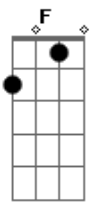

Never could fill the void

C G Am
F C G
C G
I'm gonna get ready
Am
For the rain to fall heavy
F C
Let it fall, fall
G
Let it fall upon my head

C G
All my life, I've been living in the fast lane
F
Can't slow down, I'm a rolling freight train
C G
One more time, gotta start all over
F
Can't slow down, I'm a lone red rover

C G
Woah How did it come to this?
F
Woah Love is a polaroid
C G F
Woah Better in a picture

Never could fill the void

(C G Am) até acabar
(C)

Acordes

© ukulele-chords.com

© ukulele-chords.com

© ukulele-chords.com