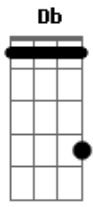

And I am the color of

C G
All my life, I've been living in the fast lane
F
Can't slow down, I'm a rolling freight train
C G
One more time, gotta start all over
F
Can't slow down, I'm a lone red rover

C G
Woah How did it come to this?
F
Woah Love is a polaroid
C G F
Woah Better in a picture

Never could fill the void

C G Am
F C G
C G
I'm gonna get ready
Am
For the rain to fall heavy
F C
Let it fall, fall
G
Let it fall upon my head

C G
All my life, I've been living in the fast lane
F
Can't slow down, I'm a rolling freight train
C G
One more time, gotta start all over
F
Can't slow down, I'm a lone red rover

C G
Woah How did it come to this?
F
Woah Love is a polaroid
C G F
Woah Better in a picture

Never could fill the void

(C G Am) até acabar
(C)

Acordes

Db

© ukulele-chords.com

C

© ukulele-chords.com