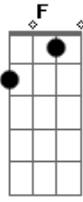

© ukulele-chords.com