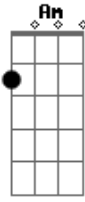

Am

© ukulele-chords.com