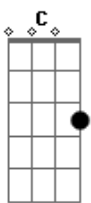

(refrão)

F C
It's gotta get easier, oh easier somehow
G
Cause I'm falling, I'm falling
F C
Oh easier and easier somehow
G
Oh I'm calling, I'm calling
F C
And when is it over? Unless it is over
G
I don't wanna wait for that
Am G F
It's gotta get easier and easier somehow
C
But not today
F
Not today

(verso 2)

C
There she goes in front of me
C F
Take my life, set me free again
C
We'll make a memory out of it
C
Holy road was at my back
C F
Don't look on, take me back again
C C Am
We'll make a memory out of it

(pré-refrão)

Am
We finally fall apart and we break each other's hearts
F G

If we wanna live young love we better start today

(refrão)

F C
It's gotta get easier, oh easier somehow
G
Cause I'm falling, I'm falling
F C
Oh easier and easier somehow
G
Oh I'm calling, I'm calling
F C
And when is it over? Unless it is over
G
I don't wanna wait for that
Am G
It's gotta get easier and easier

(ponte)

Dm
So come with me
Em F
You'll come with me ey
Dm
So come with me
Em F G
You'll come with me ey
C
Not today
F
Not today
C
Not today
G
Not today

(refrão)

F C
It's gotta get easier and easier somehow
G
Cause I'm falling, I'm falling
F C
And easier and easier somehow
G
Oh I'm calling and calling
F C
And when is it over? Unless it is over
G
I don't wanna wait for that
Am G Dm
It's gotta get easier and easier somehow
Am G F
It's gotta get easier and easier somehow
C
Not today
F
Not today
C
Not today
F
Not today
C
Not today

Acordes

© ukulele-chords.com