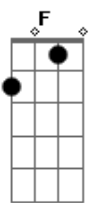

© ukulele-chords.com