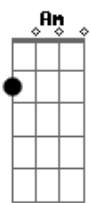

© ukulele-chords.com