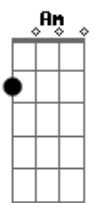

© ukulele-chords.com