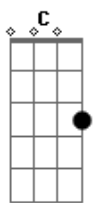

(refrão)

F C
It's gotta get easier, oh easier somehow
G
Cause I'm falling, I'm falling
F C
Oh easier and easier somehow
G
Oh I'm calling, I'm calling
F C
And when is it over? Unless it is over
G
I don't wanna wait for that
Am G F
It's gotta get easier and easier somehow
C
But not today
F
Not today

(verso 2)

C
There she goes in front of me
C F
Take my life, set me free again
C
We'll make a memory out of it
C
Holy road was at my back
C F
Don't look on, take me back again
C C Am
We'll make a memory out of it

(pré-refrão)

Am
We finally fall apart and we break each other's hearts
F G

If we wanna live young love we better start today

(refrão)

F C
It's gotta get easier, oh easier somehow
G
Cause I'm falling, I'm falling
F C
Oh easier and easier somehow
G
Oh I'm calling, I'm calling
F C
And when is it over? Unless it is over
G
I don't wanna wait for that
Am G
It's gotta get easier and easier

(ponte)

Dm
So come with me
Em F
You'll come with me ey
Dm
So come with me
Em F G
You'll come with me ey
C
Not today
F
Not today
C
Not today
G
Not today

(refrão)

F C
It's gotta get easier and easier somehow
G
Cause I'm falling, I'm falling
F C
And easier and easier somehow
G
Oh I'm calling and calling
F C
And when is it over? Unless it is over
G
I don't wanna wait for that
Am G Dm
It's gotta get easier and easier somehow
Am G F
It's gotta get easier and easier somehow
C
Not today
F
Not today
C
Not today
F
Not today
C
Not today

Acordes

© ukulele-chords.com