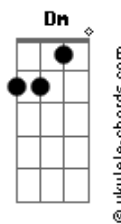

Imagine Dragons - My Car (Demo)

tom:

Db (forma dos acordes no tom de C)

Capostrate na 1ª casa

Intro: C Am C Dm
C D G

[Primeira Parte]

Am
Another day, another one ready to go
I woke up in the foreigner's clothes
Another race, another one, I'm ready to go
C
Chokin' on a lethal dose

[Pré-Refrão]

Am
Yeah, momma's in the kitchen and she worried about me
Don't know what to say so I'm treading lightly
I put on my best shoes, walkin' slowly
F G Dm Em
I don't wanna hurt you, don't wanna leave you
F G
I don't know what to do

[Refrão]

Am
So let's go, let's go, my time is critical
D C D C Am
In my car, oh, in my car, let's go
Let's go when things get difficult
G D G D Am
In my car, oh, in my car, I go
Let's go, my time is critical
D C D C Am
In my car, oh, in my car, let's go
Let's go when things get difficult
G D G D
In my car, oh, in my car, I go

[Segunda Parte]

Am
She murder wrote, she murder wrote
Murder she wrote
She woke up in the foreigner's clothes
She wanted out, she wanted out, where do you go?
C

Acordes

She's chokin' on a lethal dose

[Pré-Refrão]

Am
Sirens in the air and they're comin' for you
I would like to step, you can take me too
Then pay you with a suitcase full of cash
F G Dm Em
Run away, faster, faster
F
I put on my best shoes, walkin' slowly
G
I don't wanna hurt you

[Refrão]

Am
So let's go, let's go, my time is critical
D C D C Am
In my car, oh, in my car, let's go
Let's go when things get difficult
G D G D Am
In my car, oh, in my car, I go
Let's go, my time is critical
D C D C Am
In my car, oh, in my car, let's go
Let's go when things get difficult
G D G D
In my car, oh, in my car, I go

[Ponte]

Am
Your heart beats so slowly
Our hearts beat so slowly

[Refrão]

Am
So let's go, let's go, my time is critical
D C D C Am
In my car, oh, in my car, let's go
Let's go when things get difficult
G D G D Am
In my car, oh, in my car, I go
Let's go, my time is critical
D C D C Am
In my car, oh, in my car, let's go
Let's go when things get difficult
G D G D Am
In my car, oh, in my car, I go