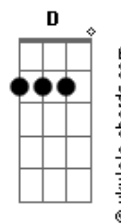

Imagine Dragons - My Car (Demo)

tom:

Db (forma dos acordes no tom de C)

Capostrate na 1ª casa

Intro: C Am C Dm
C D G

[Primeira Parte]

Am
Another day, another one ready to go
I woke up in the foreigner's clothes
Another race, another one, I'm ready to go
C
Chokin' on a lethal dose

[Pré-Refrão]

Am
Yeah, momma's in the kitchen and she worried about me
Don't know what to say so I'm treading lightly
I put on my best shoes, walkin' slowly
F G Dm Em
I don't wanna hurt you, don't wanna leave you
F G
I don't know what to do

[Segunda Parte]

Am
She murder wrote, she murder wrote
Murder she wrote
She woke up in the foreigner's clothes
She wanted out, she wanted out, where do you go?
C

Acordes

She's chokin' on a lethal dose

[Pré-Refrão]