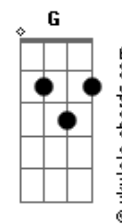

Imagine Dragons - My Car (Demo)

tom:

Db (forma dos acordes no tom de C)

Capostrate na 1ª casa

Intro: C Am C Dm
C D G

[Primeira Parte]

Am
Another day, another one ready to go
I woke up in the foreigner's clothes
Another race, another one, I'm ready to go
C
Chokin' on a lethal dose

[Pré-Refrão]

Am
Yeah, momma's in the kitchen and she worried about me
Don't know what to say so I'm treading lightly
I put on my best shoes, walkin' slowly
F G Dm Em
I don't wanna hurt you, don't wanna leave you
F G
I don't know what to do

[Segunda Parte]

Am
She murder wrote, she murder wrote
Murder she wrote
She woke up in the foreigner's clothes
She wanted out, she wanted out, where do you go?
C

Acordes

She's chokin' on a lethal dose

[Pré-Refrão]