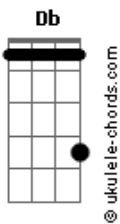

Imagine Dragons - My Car (Demo)

tom:

Db (forma dos acordes no tom de C)

Capostrate na 1ª casa

Intro: C Am C Dm
C D G

[Primeira Parte]

Am
Another day, another one ready to go
I woke up in the foreigner's clothes
Another race, another one, I'm ready to go
C
Chokin' on a lethal dose

[Pré-Refrão]

Am
Yeah, momma's in the kitchen and she worried about me
Don't know what to say so I'm treading lightly
I put on my best shoes, walkin' slowly
F G Dm Em
I don't wanna hurt you, don't wanna leave you
F G
I don't know what to do

[Refrão]

Am
So let's go, let's go, my time is critical
D C D C Am
In my car, oh, in my car, let's go
Let's go when things get difficult
G D G D Am
In my car, oh, in my car, I go
Let's go, my time is critical
D C D C Am
In my car, oh, in my car, let's go
Let's go when things get difficult
G D G D
In my car, oh, in my car, I go

[Segunda Parte]

Am
She murder wrote, she murder wrote
Murder she wrote
She woke up in the foreigner's clothes
She wanted out, she wanted out, where do you go?
C

Acordes

She's chokin' on a lethal dose

[Pré-Refrão]

Am
Sirens in the air and they're comin' for you
I would like to step, you can take me too
Then pay you with a suitcase full of cash
F G Dm Em
Run away, faster, faster
F
I put on my best shoes, walkin' slowly
G
I don't wanna hurt you

[Refrão]

Am
So let's go, let's go, my time is critical
D C D C Am
In my car, oh, in my car, let's go
Let's go when things get difficult
G D G D Am
In my car, oh, in my car, I go
Let's go, my time is critical
D C D C Am
In my car, oh, in my car, let's go
Let's go when things get difficult
G D G D
In my car, oh, in my car, I go

[Ponte]

Am
Your heart beats so slowly
Our hearts beat so slowly

[Refrão]

Am
So let's go, let's go, my time is critical
D C D C Am
In my car, oh, in my car, let's go
Let's go when things get difficult
G D G D Am
In my car, oh, in my car, I go
Let's go, my time is critical
D C D C Am
In my car, oh, in my car, let's go
Let's go when things get difficult
G D G D Am
In my car, oh, in my car, I go