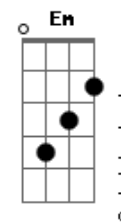

Imagine Dragons - My Car (Demo)

tom:

Db (forma dos acordes no tom de C)

Capostrate na 1ª casa

Intro: C Am C Dm
C D G

[Primeira Parte]

Am
Another day, another one ready to go
I woke up in the foreigner's clothes
Another race, another one, I'm ready to go
C
Chokin' on a lethal dose

[Pré-Refrão]

Am
Yeah, momma's in the kitchen and she worried about me
Don't know what to say so I'm treading lightly
I put on my best shoes, walkin' slowly
F G Dm Em
I don't wanna hurt you, don't wanna leave you
F G
I don't know what to do

[Refrão]

Am
So let's go, let's go, my time is critical
D C D C Am
In my car, oh, in my car, let's go
Let's go when things get difficult
G D G D Am
In my car, oh, in my car, I go
Let's go, my time is critical
D C D C Am
In my car, oh, in my car, let's go
Let's go when things get difficult
G D G D
In my car, oh, in my car, I go

[Segunda Parte]

Am
She murder wrote, she murder wrote
Murder she wrote
She woke up in the foreigner's clothes
She wanted out, she wanted out, where do you go?
C

Acordes

She's chokin' on a lethal dose

[Pré-Refrão]