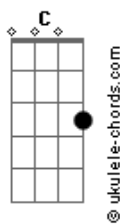

Imagine Dragons - My Car (Demo)

tom:

Db (forma dos acordes no tom de C)

Capostrate na 1ª casa

Intro: C Am C Dm
C D G

[Primeira Parte]

Am
Another day, another one ready to go
I woke up in the foreigner's clothes
Another race, another one, I'm ready to go
C
Chokin' on a lethal dose

[Pré-Refrão]

Am
Yeah, momma's in the kitchen and she worried about me
Don't know what to say so I'm treading lightly
I put on my best shoes, walkin' slowly
F G Dm Em
I don't wanna hurt you, don't wanna leave you
F G
I don't know what to do

[Refrão]

Am
So let's go, let's go, my time is critical
D C D C Am
In my car, oh, in my car, let's go
Let's go when things get difficult
G D G D Am
In my car, oh, in my car, I go
Let's go, my time is critical
D C D C Am
In my car, oh, in my car, let's go
Let's go when things get difficult
G D G D
In my car, oh, in my car, I go

[Segunda Parte]

Am
She murder wrote, she murder wrote
Murder she wrote
She woke up in the foreigner's clothes
She wanted out, she wanted out, where do you go?
C

Acordes

She's chokin' on a lethal dose

[Pré-Refrão]