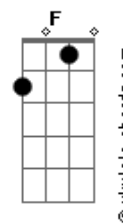

Imagine Dragons - My Car (Demo)

tom:

Db (forma dos acordes no tom de C)

Capostrate na 1ª casa

Intro: C Am C Dm
C D G

[Primeira Parte]

Am
Another day, another one ready to go
I woke up in the foreigner's clothes
Another race, another one, I'm ready to go
C
Chokin' on a lethal dose

[Pré-Refrão]

Am
Yeah, momma's in the kitchen and she worried about me
Don't know what to say so I'm treading lightly
I put on my best shoes, walkin' slowly
F G Dm Em
I don't wanna hurt you, don't wanna leave you
F G
I don't know what to do

[Refrão]

Am
So let's go, let's go, my time is critical
D C D C Am
In my car, oh, in my car, let's go
Let's go when things get difficult
G D G D Am
In my car, oh, in my car, I go
Let's go, my time is critical
D C D C Am
In my car, oh, in my car, let's go
Let's go when things get difficult
G D G D
In my car, oh, in my car, I go

[Segunda Parte]

Am
She murder wrote, she murder wrote
Murder she wrote
She woke up in the foreigner's clothes
She wanted out, she wanted out, where do you go?
C

Acordes

She's chokin' on a lethal dose

[Pré-Refrão]

Am
Sirens in the air and they're comin' for you
I would like to step, you can take me too
Then pay you with a suitcase full of cash
F G Dm Em
Run away, faster, faster
F
I put on my best shoes, walkin' slowly
G
I don't wanna hurt you

[Refrão]

Am
So let's go, let's go, my time is critical
D C D C Am
In my car, oh, in my car, let's go
Let's go when things get difficult
G D G D Am
In my car, oh, in my car, I go
Let's go, my time is critical
D C D C Am
In my car, oh, in my car, let's go
Let's go when things get difficult
G D G D
In my car, oh, in my car, I go

[Ponte]

Am
Your heart beats so slowly
Our hearts beat so slowly

[Refrão]

Am
So let's go, let's go, my time is critical
D C D C Am
In my car, oh, in my car, let's go
Let's go when things get difficult
G D G D Am
In my car, oh, in my car, I go
Let's go, my time is critical
D C D C Am
In my car, oh, in my car, let's go
Let's go when things get difficult
G D G D Am
In my car, oh, in my car, I go