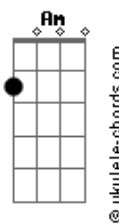

Imagine Dragons - My Car (Demo)

tom:

Db (forma dos acordes no tom de C)

Capostrate na 1ª casa

Intro: C Am C Dm
C D G

[Primeira Parte]

Am
Another day, another one ready to go
I woke up in the foreigner's clothes
Another race, another one, I'm ready to go
C
Chokin' on a lethal dose

[Pré-Refrão]

Am
Yeah, momma's in the kitchen and she worried about me
Don't know what to say so I'm treading lightly
I put on my best shoes, walkin' slowly
F G Dm Em
I don't wanna hurt you, don't wanna leave you
F G
I don't know what to do

[Refrão]

Am
So let's go, let's go, my time is critical
D C D C Am
In my car, oh, in my car, let's go
Let's go when things get difficult
G D G D Am
In my car, oh, in my car, I go
Let's go, my time is critical
D C D C Am
In my car, oh, in my car, let's go
Let's go when things get difficult
G D G D
In my car, oh, in my car, I go

[Segunda Parte]

Am
She murder wrote, she murder wrote
Murder she wrote
She woke up in the foreigner's clothes
She wanted out, she wanted out, where do you go?
C

Acordes

She's chokin' on a lethal dose

[Pré-Refrão]

Am
Sirens in the air and they're comin' for you
I would like to step, you can take me too
Then pay you with a suitcase full of cash
F G Dm Em
Run away, faster, faster
F
I put on my best shoes, walkin' slowly
G
I don't wanna hurt you

[Refrão]

Am
So let's go, let's go, my time is critical
D C D C Am
In my car, oh, in my car, let's go
Let's go when things get difficult
G D G D Am
In my car, oh, in my car, I go
Let's go, my time is critical
D C D C Am
In my car, oh, in my car, let's go
Let's go when things get difficult
G D G D
In my car, oh, in my car, I go

[Ponte]

Am
Your heart beats so slowly
Our hearts beat so slowly

[Refrão]

Am
So let's go, let's go, my time is critical
D C D C Am
In my car, oh, in my car, let's go
Let's go when things get difficult
G D G D Am
In my car, oh, in my car, I go
Let's go, my time is critical
D C D C Am
In my car, oh, in my car, let's go
Let's go when things get difficult
G D G D Am
In my car, oh, in my car, I go