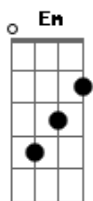

Em D
I know I took the path
G C
That you would never want for me
Em D G
I know I let you down, didn't I
Em D
So many sleepless nights
G C
Where you were waiting up on me
Em D G
Well, I'm just a slave unto the night
Em D
Now, remember when I told you
G C
That's the last you'll see of me
Em
Remember when
D G
I broke you down to tears
Em D
I knew I took the path
G C
That you would never want for me
Em D G
I gave you hell through all the years

Refrão:

G C G
So I, I bet my life
C G C G D
I bet my life, I bet my life on you
G C G
Oh I, I bet my life
C G C G D
I bet my life, I bet my life on you

Repete a Primeira Parte:

Em D
I've been around the world
G C
And never in my wildest dreams
Em D G
Would I come running home to you
Em D
I've told a million lies
G C
But now I tell a single truth
Em D G
There's you in everything I do
Em D
Now, remember when I told you
G C
That's the last you'll see of me
Em

Repete o Refrão:

G C G
So I, I bet my life
C G C G D
I bet my life, I bet my life on you
G C G
Oh I, I bet my life
C G C G D
I bet my life, I bet my life on you

Solo Final:

Parte 1 de 7

Parte 2 de 7

Parte 3 de 7

Parte 4 de 7

Parte 5 de 7

Parte 6 de 7

Parte 7 de 7

Base 2x:

(G C G) (3x) D
(G C G) (3x) D G

Acordes

© ukulele-chords.com