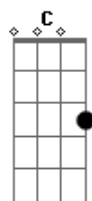

© ukulele-chords.com