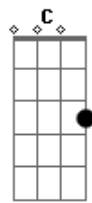

© ukulele-chords.com