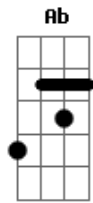

© ukulele-chords.com