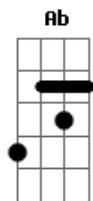

© ukulele-chords.com