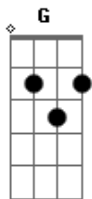

Imagine Dragons - Follow You

tom:

Intro: Am D G Em

[Primeira Parte]

Am D G
You know I got your number, number all night
Em Am
I'm always on your team, I got your back, alright
D
Taking those, taking those losses
G
If it treats you right
Em Am
I wanna put you into the spotlight

[Pré-Refrão]

D
If the world would only know
What you've been holding back
G
Heart attacks every night

Oh, you know it's not right

[Refrão]

Am D G
I will follow you way down wherever you may go
Em Am
I'll follow you way down to your deepest low
D G Em
I'll always be around wherever life takes you
You know I'll follow you

[Segunda Parte]

Am D
Call you up, you've been crying
G
Crying all night
Em Am
You're only disappointed in yourself, alright
D
Taking those, taking those losses
G
If it treats you right
Am
I wanna take you into the sunlight

[Refrão]

Am D G
I will follow you way down wherever you may go
Em Am
I'll follow you way down to your deepest low
D G Em
I'll always be around wherever life takes you
Am
You know I'll follow you

D G
La-da-da-da-da-da, la-da-da-da-da-da
Em Am
La-da-da-da-da-da, you know I'll follow you
D G Em
La-da-da-da-da-da, wherever life takes you
Am
You know I'll follow you