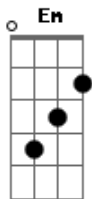

[Pré-Refrão]

D
If the world would only know
What you've been holding back
G
Heart attacks every night

Oh, you know it's not right

[Refrão]

Am D G
I will follow you way down wherever you may go
Em Am
I'll follow you way down to your deepest low
D G Em
I'll always be around wherever life takes you
You know I'll follow you

[Segunda Parte]

Am D
Call you up, you've been crying
G
Crying all night
Em Am
You're only disappointed in yourself, alright
D
Taking those, taking those losses
G
If it treats you right
Am
I wanna take you into the sunlight

[Pré-Refrão]

D
If the world would only know

Acordes

© ukulele-chords.com

© ukulele-chords.com

© ukulele-chords.com

© ukulele-chords.com

What you've been holding back
G
Heart attacks every night
Em
Oh, you know it's not right

[Refrão]

Am D G
I will follow you way down wherever you may go
Em Am
I'll follow you way down to your deepest low
D G Em
I'll always be around wherever life takes you
Am
You know I'll follow you

D G
La-da-da-da-da-da, la-da-da-da-da-da
Em Am
La-da-da-da-da-da, you know I'll follow you
D G Em
La-da-da-da-da-da, wherever life takes you
Am
You know I'll follow you