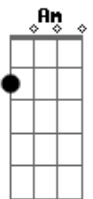

Imagine Dragons - Follow You

tom:

Intro: Am D G Em

[Primeira Parte]

Am D G
You know I got your number, number all night
Em Am
I'm always on your team, I got your back, alright
D
Taking those, taking those losses
G
If it treats you right
Em Am
I wanna put you into the spotlight

[Pré-Refrão]

D
If the world would only know
What you've been holding back
G
Heart attacks every night

Oh, you know it's not right

[Refrão]

Am D G
I will follow you way down wherever you may go
Em Am
I'll follow you way down to your deepest low
D G Em
I'll always be around wherever life takes you
You know I'll follow you

[Segunda Parte]

Am D
Call you up, you've been crying
G
Crying all night
Em Am
You're only disappointed in yourself, alright
D
Taking those, taking those losses
G
If it treats you right
Am
I wanna take you into the sunlight

[Pré-Refrão]

D
If the world would only know

Acordes

© ukulele-chords.com