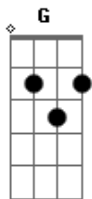

[Pré-Refrão]

D  
If the world would only know  
What you've been holding back  
G  
Heart attacks every night

Oh, you know it's not right

[Refrão]

Am D G  
I will follow you way down wherever you may go  
Em Am  
I'll follow you way down to your deepest low  
D G Em  
I'll always be around wherever life takes you  
You know I'll follow you

[Segunda Parte]

Am D  
Call you up, you've been crying  
G  
Crying all night  
Em Am  
You're only disappointed in yourself, alright  
D  
Taking those, taking those losses  
G  
If it treats you right  
Am  
I wanna take you into the sunlight

## Acordes

© ukulele-chords.com

© ukulele-chords.com

© ukulele-chords.com

© ukulele-chords.com

What you've been holding back  
G  
Heart attacks every night  
Em  
Oh, you know it's not right

[Refrão]

Am D G  
I will follow you way down wherever you may go  
Em Am  
I'll follow you way down to your deepest low  
D G Em  
I'll always be around wherever life takes you  
Am  
You know I'll follow you

D G  
La-da-da-da-da-da, la-da-da-da-da-da  
Em Am  
La-da-da-da-da-da, you know I'll follow you  
D G Em  
La-da-da-da-da-da, wherever life takes you  
Am  
You know I'll follow you

[Ponte]

D G  
You're not the type to give yourself enough love  
Em Am  
She live her life, hand in a tight glove  
D G  
I wish that I could fix it, I could fix it for you  
Am D G Em Am D G  
But instead I be right here comin' through  
Right here comin' through