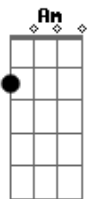

Imagine Dragons - Follow You

tom:

Intro: Am D G Em

[Primeira Parte]

Am D G
You know I got your number, number all night
Em Am
I'm always on your team, I got your back, alright
D
Taking those, taking those losses
G
If it treats you right
Em Am
I wanna put you into the spotlight

[Pré-Refrão]

D
If the world would only know
What you've been holding back
G
Heart attacks every night

Oh, you know it's not right

[Refrão]

Am D G
I will follow you way down wherever you may go
Em Am
I'll follow you way down to your deepest low
D G Em
I'll always be around wherever life takes you

You know I'll follow you

[Segunda Parte]

Am D
Call you up, you've been crying
G
Crying all night
Em Am
You're only disappointed in yourself, alright
D
Taking those, taking those losses
G
If it treats you right
Am
I wanna take you into the sunlight

[Pré-Refrão]

D
If the world would only know

Acordes

© ukulele-chords.com