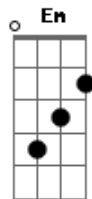

[Pré-Refrão]

D
If the world would only know
What you've been holding back
G
Heart attacks every night

Oh, you know it's not right

[Refrão]

Am D G
I will follow you way down wherever you may go
Em Am
I'll follow you way down to your deepest low
D G Em
I'll always be around wherever life takes you

You know I'll follow you

[Segunda Parte]

Am D
Call you up, you've been crying
G
Crying all night
Em Am
You're only disappointed in yourself, alright
D
Taking those, taking those losses
G
If it treats you right
Am
I wanna take you into the sunlight

[Pré-Refrão]

D
If the world would only know

Acordes

© ukulele-chords.com

© ukulele-chords.com

© ukulele-chords.com

© ukulele-chords.com

What you've been holding back
G
Heart attacks every night
Em
Oh, you know it's not right

[Refrão]

Am D G
I will follow you way down wherever you may go
Em Am
I'll follow you way down to your deepest low
D G Em
I'll always be around wherever life takes you
Am
You know I'll follow you

D G
La-da-da-da-da-da, la-da-da-da-da-da
Em Am
La-da-da-da-da-da, you know I'll follow you
D G Em
La-da-da-da-da-da, wherever life takes you
Am
You know I'll follow you