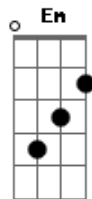

[Pré-Refrão]

D
If the world would only know
What you've been holding back
G
Heart attacks every night

Oh, you know it's not right

[Refrão]

Am D G
I will follow you way down wherever you may go
Em Am
I'll follow you way down to your deepest low
D G Em
I'll always be around wherever life takes you
You know I'll follow you

[Segunda Parte]

Am D
Call you up, you've been crying
G
Crying all night
Em Am
You're only disappointed in yourself, alright
D
Taking those, taking those losses
G
If it treats you right
Am
I wanna take you into the sunlight

[Pré-Refrão]

D
If the world would only know

Acordes

© ukulele-chords.com

© ukulele-chords.com

© ukulele-chords.com

© ukulele-chords.com

What you've been holding back
G
Heart attacks every night
Em
Oh, you know it's not right

[Refrão]

Am D G
I will follow you way down wherever you may go
Em Am
I'll follow you way down to your deepest low
D G Em
I'll always be around wherever life takes you
Am
You know I'll follow you

D G
La-da-da-da-da-da, la-da-da-da-da-da
Em Am
La-da-da-da-da-da, you know I'll follow you
D G Em
La-da-da-da-da-da, wherever life takes you
Am
You know I'll follow you