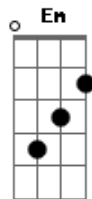

© ukulele-chords.com

What you've been holding back
G
Heart attacks every night
Em
Oh, you know it's not right

[Refrão]

Am D G
I will follow you way down wherever you may go
Em Am
I'll follow you way down to your deepest low
D G Em
I'll always be around wherever life takes you
Am
You know I'll follow you

D G
La-da-da-da-da-da, la-da-da-da-da-da
Em Am
La-da-da-da-da-da, you know I'll follow you
D G Em
La-da-da-da-da-da, wherever life takes you
Am
You know I'll follow you

[Ponte]

D G
You're not the type to give yourself enough love
Em Am
She live her life, hand in a tight glove
D G
I wish that I could fix it, I could fix it for you
Am D G Em Am D G
But instead I be right here comin' through
Right here comin' through

[Refrão]

Am D G
I will follow you way down wherever you may go
Em Am
I'll follow you way down to your deepest low
D G Em
I'll always be around wherever life takes you
Am
You know I'll follow you

[Final]

D G
La-da-da-da-da-da, la-da-da-da-da-da
Em Am
La-da-da-da-da-da, you know I'll follow you
D G Em
La-da-da-da-da-da, wherever life takes you
D G Em
You know I'll follow you