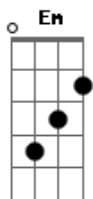

© ukulele-chords.com