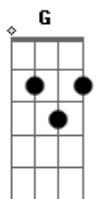

Imagine Dragons - Fallen

Tom: **A**

(com acordes na forma de **G**)
Capostrate na 2ª casa

G
Run for cover

C
My sense of fear is running thin

G
Undercover

C
Just like a candle in the wind

C
Tell everybody, tell everybody

C **D**
Brothers, sisters, the ending is coming

G
Ohhhhh

D
We are fallen, we are fallen

G
Ohhhhh

D
We are fallen, we are fallen

Em **C** **G**
Now we're just gonna ride it out

G
Every morning

C
I'm staring shadows in the eye

Em **C** **G**
Now we're just gonna ride it out

D **Em**
I just want to take it in

C **G**
Even when your fire runs out

D **Em**
Will you start it up again?

C **G**
We are fallen

Acordes

© ukulele-chords.com