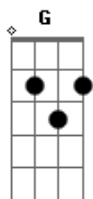

Imagine Dragons - Fallen

Tom: **A**

(com acordes na forma de **G**)
Capostrate na 2ª casa

G
Run for cover

C
My sense of fear is running thin

G
Undercover

C
Just like a candle in the wind

C
Tell everybody, tell everybody

G **D**
Brothers, sisters, the ending is coming

G
Ohhhhh

D
We are fallen, we are fallen

G
Ohhhhh

D
We are fallen, we are fallen

Em **C** **G**
Now we're just gonna ride it out

G
Every morning

C
I'm staring shadows in the eye

Em **C** **G**
Now we're just gonna ride it out

D **Em**
I just want to take it in

C **G**
Even when your fire runs out

D **Em**
Will you start it up again?

C **G**
We are fallen

Acordes

© ukulele-chords.com