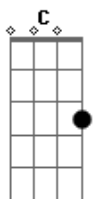

© ukulele-chords.com