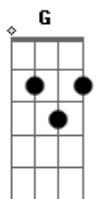

Imagine Dragons - Fallen

Tom: **A**

(com acordes na forma de **G**)
Capostrate na 2ª casa

G
Run for cover

C
My sense of fear is running thin

G
Undercover

C
Just like a candle in the wind

C
Tell everybody, tell everybody

C **D**
Brothers, sisters, the ending is coming

G
Ohhhhh

D
We are fallen, we are fallen

G
Ohhhhh

D
We are fallen, we are fallen

Em C **G**
Now we're just gonna ride it out

G
Every morning

C
I'm staring shadows in the eye

Em C **G**
Now we're just gonna ride it out

D **Em**
I just want to take it in

C **G**
Even when your fire runs out

D **Em**
Will you start it up again?

C **G**
We are fallen

Acordes

© ukulele-chords.com

© ukulele-chords.com