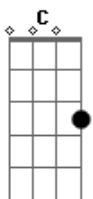

© ukulele-chords.com