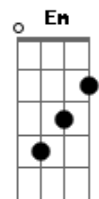

© ukulele-chords.com