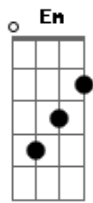

G Bm
I just need to let it go, turn it down and lay low
Em C D
It's just the way it goes, easy come, easy go

G Bm
I just need to let it go (I just need to let it go), waiting
on a miracle (Waiting on a miracle)

Em C D
Guess that's just the way it goes (Guess that's just the way
it goes), easy come, easy go

G Bm

I just need to let it go (I just need to let it go), turn it
down, and lay low (Low)

Em C
D
It's just the way it goes (It's just the way it goes), easy
come, easy go

G Bm
I just need to let it go (I just need to let it go), turn it
down, and lay low (Low)

Em C
D
It's just the way it goes (It's just the way it goes), easy
come, easy go

Acordes

© ukulele-chords.com

© ukulele-chords.com