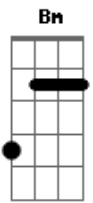

Em C D
Guess that's just the way it goes (Guess that's just the way
it goes), easy come, easy go

G Bm
I just need to let it go (I just need to let it go), turn it
down, and lay low (Low)

Em C
D
It's just the way it goes (It's just the way it goes), easy
come, easy go

[Final]

G Bm
I just need to let it go (I just need to let it go), waiting
on a miracle (Waiting on a miracle)

Em C D
Guess that's just the way it goes (Guess that's just the way
it goes), easy come, easy go

G Bm
I just need to let it go (I just need to let it go), turn it
down, and lay low (Low)

Em C
D
It's just the way it goes (It's just the way it goes), easy
come, easy go

Acordes

© ukulele-chords.com

© ukulele-chords.com