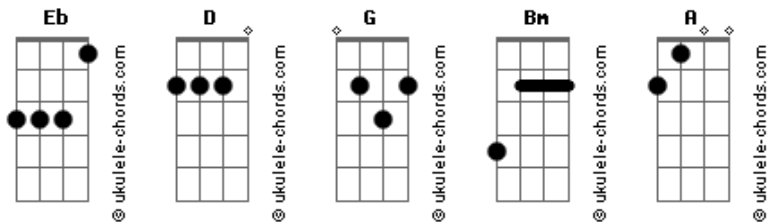

Imagine Dragons - Don't Forget Me

tom:

Eb (forma dos acordes no tom de **D**)

Capostrate na 1ª casa

Intro: **D G Bm**
D G Bm

[Primeira Parte]

D G
After the party and people all fade
Bm
That's when I miss you the most
D G
Try to forget you, but can't find the way
Bm
Guess that's just life, I suppose

[Pré-Refrão]

D G
But I miss you when you're gone
Bm
And I know that life moves on
A Bm
But I can't just replace you with this much regret
G
Please, don't forget about me

[Refrão]

D G Bm
Just yet, don't for-get me
D G Bm
Don't forget me
Just yet, don't for-get me
D G Bm
Don't forget me

[Segunda Parte]

D G
Remember when all that we had was your car?
Bm
Counting out quarters each night
D G
Every day wondering towards a new start
Bm
Guess we got lost in the light

[Pré-Refrão]

D G
But I miss you when you're gone
Bm
So I wrote you one last song
A Bm
But I can't just replace you with this much regret
G

Acordes

Please, don't forget about me

[Refrão]

D G Bm
Just yet, don't for? (Don't for?) get me (Get me)

Don't forget me

D G Bm
Just yet, don't for? (Don't for?) get me (Promise me)

Don't forget me

[Post-Refrão]

D G Bm
Just hear
A Bm G
Even when it's gone, yeah, we just hold on
[Ponte]

A Bm
After the years and the thousands of tears
G
Say it 'til nothing is left
A Bm
I won't for-get you
G
I won't forget you

[Refrão]

D G Bm
So don't for? (Don't for?) get me (Get me)
D
Don't forget me (Don't forget)
G Bm
Don't for? (Don't for?) get me (Promise me)
Don't forget me
D
Just yet (Askin' you)
G Bm
Don't for? (Begg'in' you) get me (Promise me)
Don't forget me (Ooh)
A
Just yet (Askin' you)
Bm G
Don't for? (Begg'in' you) get me (Promise me)
Don't forget me

[Final]

D G Bm
Just yet
D G Bm
Just yet