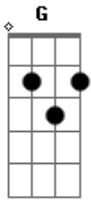

Acordes

© ukulele-chords.com